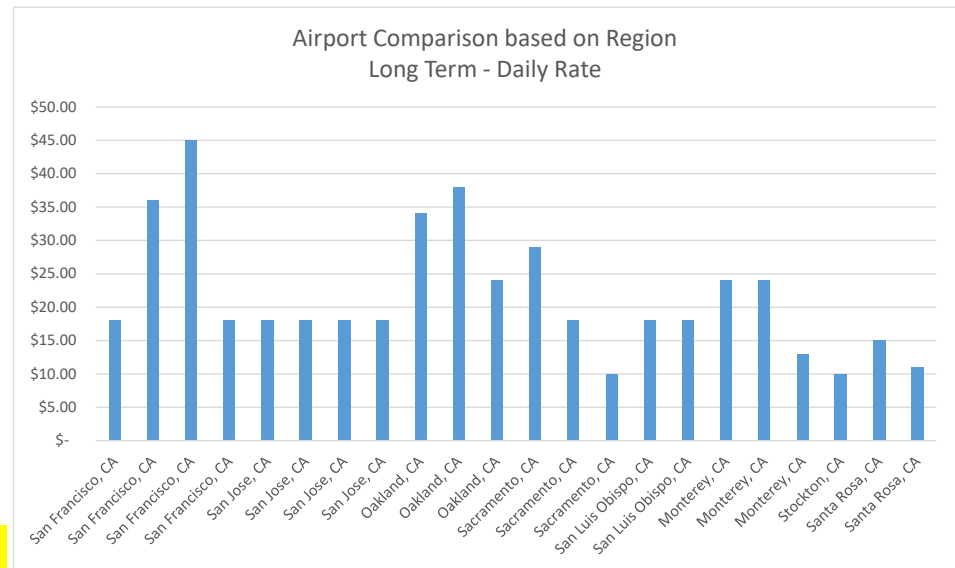

Airport	Location	Parking Type	Rate	Term
SFO	San Francisco, CA	Long Term Surface	$ 18.00	24 hrs
SFO	San Francisco, CA	Garage	$ 36.00	24 hrs
SFO	San Francisco, CA	Valet	$ 45.00	first and each 24 hrs
SFO	San Francisco, CA	Long Term Garage	$ 18.00	24 hrs
SJC	San Jose, CA	Long Term Garage	$ 18.00	24 hrs
SJC	San Jose, CA	Garage	$ 18.00	24 hrs
SJC	San Jose, CA	Long Term Surface	$ 18.00	24 hrs
SJC	San Jose, CA	Short Term Surface	$ 18.00	24 hrs
OAK	Oakland, CA	Short Term Surface	$ 34.00	24 hrs
OAK	Oakland, CA	Short Term SurfacePR	$ 38.00	24 hrs
OAK	Oakland, CA	Long Term Surface	$ 24.00	2-24 hr
SMF	Sacramento, CA	Short Term Surface	$ 29.00	24 hrs
SMF	Sacramento, CA	Garage	$ 18.00	24 hrs
SMF	Sacramento, CA	Long Term Surface	$ 10.00	24 hrs
SLO	San Luis Obispo, CA	Long Term	$ 18.00	24 hrs
SLO	San Luis Obispo, CA	Short Term	$ 18.00	24 hrs
MRY	Monterey, CA	Short Term SurfacePR	$ 24.00	24 hrs
MRY	Monterey, CA	Short Term Surface	$ 24.00	24 hrs
MRY	Monterey, CA	Long Term Surface	$ 13.00	24 hrs
SCK	Stockton, CA	Daily	$ 10.00	24 hrs
STS	Santa Rosa, CA	Short Term	$ 15.00	24 hrs
STS	Santa Rosa, CA	Long Term	$ 11.00	24 hrs
Average:			$ 21.59	24 hrs