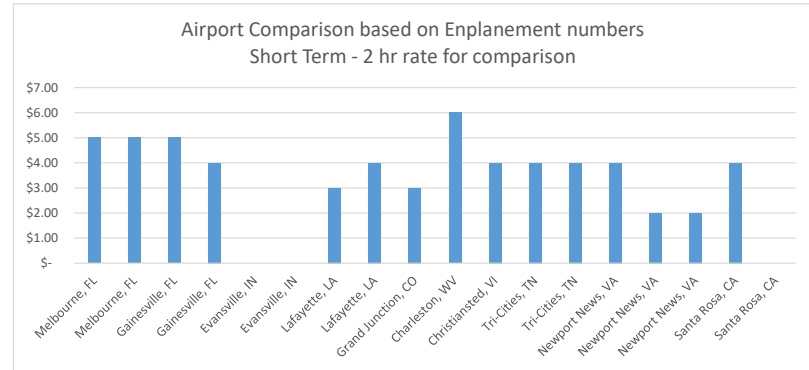

Airport	Location	Parking Type	Rate	Term	2 hr rate for comparison
MLB	Melbourne, FL	Short Term	Combined		$ 5.00
MLB	Melbourne, FL	Long Term	Combined		$ 5.00
GNV	Gainesville, FL	Short Term	$ 5.00	2-3 hrs	$ 5.00
GNV	Gainesville, FL	Long Term	$ 4.00	2-3hrs	$ 4.00
EVV	Evansville, IN	Short Term	$ -	First 4 hrs	$ -
EVV	Evansville, IN	Long Term	$ -	First 4 hrs	$ -
LFT	Lafayette, LA	Short Term	Combined		$ 3.00
LFT	Lafayette, LA	Long Term	Combined		$ 4.00
GJT	Grand Junction, CO	Short/Long Term	Combined		$ 3.00
CRW	Charleston, WV	Short/Long Term	$ 6.00	2-6 hrs	$ 6.00
STX	Christiansted, VI	Short/Long Term	Combined		$ 4.00
TRI	Tri-Cities, TN	Short Term	$ 1.00	ea 30 min	$ 4.00
TRI	Tri-Cities, TN	Long Term	$ 1.00	ea 30 min	$ 4.00
PHF	Newport News, VA	Garage	$ 2.00	hr	$ 4.00
PHF	Newport News, VA	Long Term	$ 1.00	hr	$ 2.00
PHF	Newport News, VA	Economy	$ 1.00	hr	$ 2.00
STS	Santa Rosa, CA	Short Term	$ 1.00	30 min	$ 4.00
STS	Santa Rosa, CA	Long Term	$ -	< 2 hrs	$ -

Average: $ 3.28

These rates were compared using a 2 hr time frame.