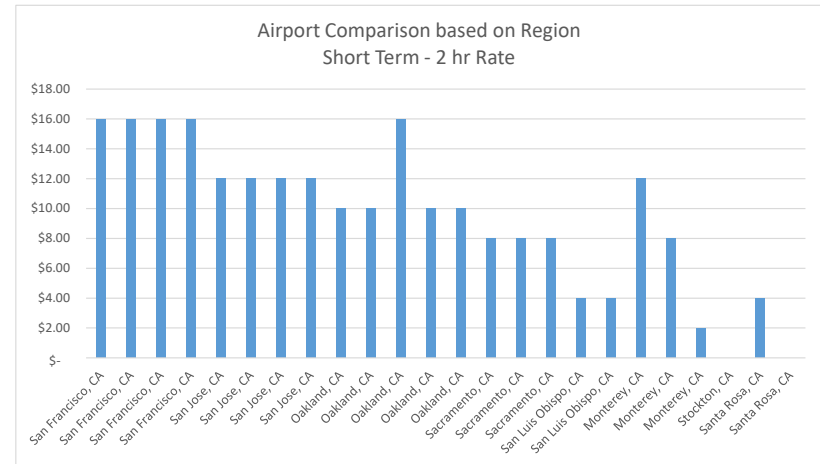

Regional Short Term

Airport	Location	Parking Type	Rate	Term	2 hr rate for comparison
SFO	San Francisco, CA	Long Term Surface	$ 2.00	15 min	$ 16.00
SFO	San Francisco, CA	Garage	$ 2.00	15 min	$ 16.00
SFO	San Francisco, CA	Valet	$ 2.00	15 min	$ 16.00
SFO	San Francisco, CA	Long Term Garage	$ 2.00	15 min	$ 16.00
SJC	San Jose, CA	Long Term Garage	$ 2.00	20 min	$ 12.00
SJC	San Jose, CA	Garage	$ 2.00	20 min	$ 12.00
SJC	San Jose, CA	Long Term Surface	$ 2.00	20 min	$ 12.00
SJC	San Jose, CA	Short Term Surface	$ 2.00	20 min	$ 12.00
OAK	Oakland, CA	Short Term Surface	$ 1.00	12 min	$ 10.00
OAK	Oakland, CA	Short Term Surface	$ 5.00	1 hr	$ 10.00
OAK	Oakland, CA	Short Term SurfacePR	$ 4.00	30 min	$ 16.00
OAK	Oakland, CA	Long Term Surface	$ 5.00	0-1 hr	$ 10.00
OAK	Oakland, CA	Long Term Surface	$ 10.00	1-2 hr	$ 10.00
SMF	Sacramento, CA	Short Term Surface	$ 2.00	30 min	$ 8.00
SMF	Sacramento, CA	Garage	$ 2.00	30 min	$ 8.00
SMF	Sacramento, CA	Long Term Surface	$ 2.00	30 min	$ 8.00
SLO	San Luis Obispo, CA	Long Term	$ 2.00	hr	$ 4.00
SLO	San Luis Obispo, CA	Short Term	$ 2.00	hr	$ 4.00
MRY	Monterey, CA	Short Term SurfacePR	$ 3.00	30 min	$ 12.00
MRY	Monterey, CA	Short Term Surface	$ 2.00	30 min	$ 8.00
MRY	Monterey, CA	Long Term Surface	$ 1.00	0-3 hr	$ 2.00
SCK	Stockton, CA	Hourly	$ -	<12	$ -
STS	Santa Rosa, CA	Short Term	$ 1.00	30 min	$ 4.00
STS	Santa Rosa, CA	Long Term	$ -	< 2 hrs	$ -

PR indicates a premium service

Average: $ 9.42

These rates were compared using a 2 hr time frame.