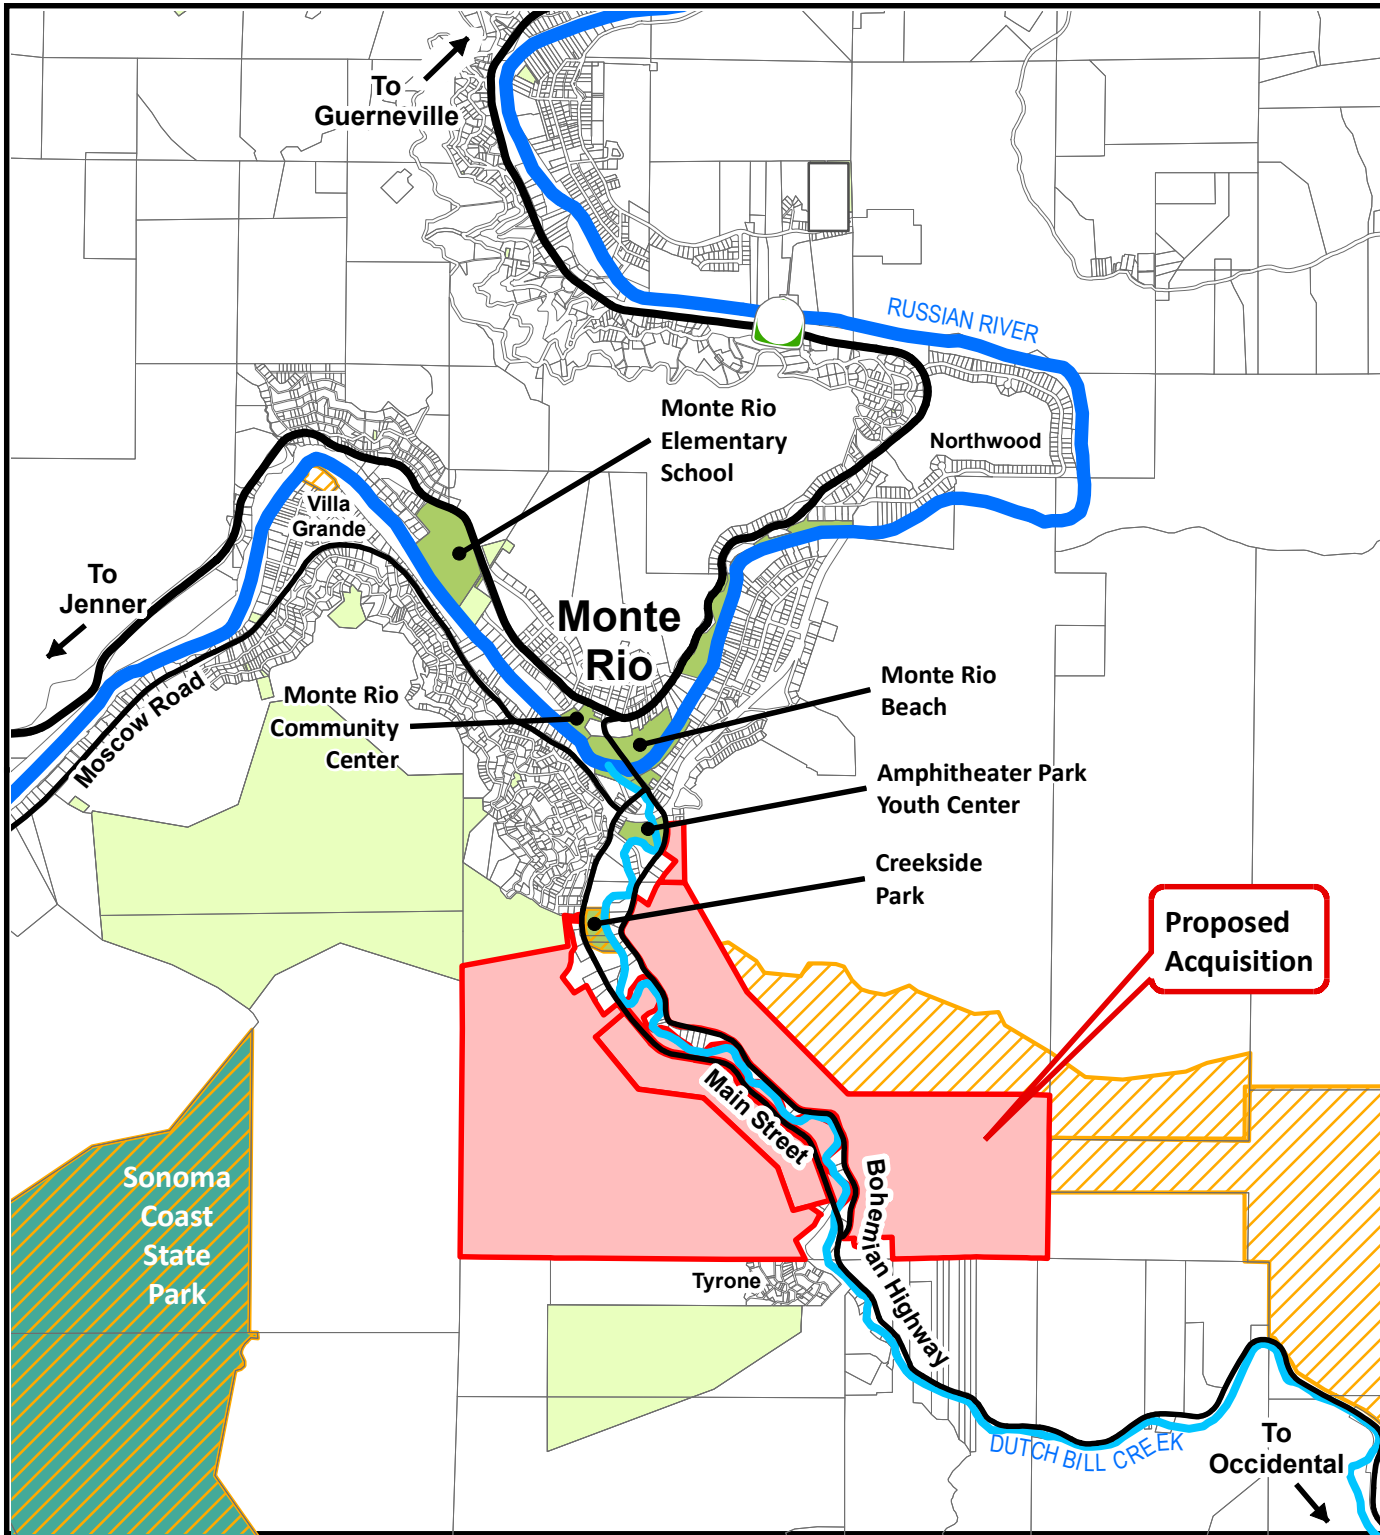

Dutch Bill Creek Acquisition

Site Location Map

Sonoma County
Regional Parks

- Legend**
- Highway
 - Other Roads
 - River
 - Creek
 - Parcels
 - State Parks
 - Monte Rio Recreation and Park District
 - Sweetwater Springs Water District
 - Protected by Conservation Easement

Author: Sonoma County Regional Parks
 This map is for illustrative purposes and is not intended to be a definitive property description.

January 2020