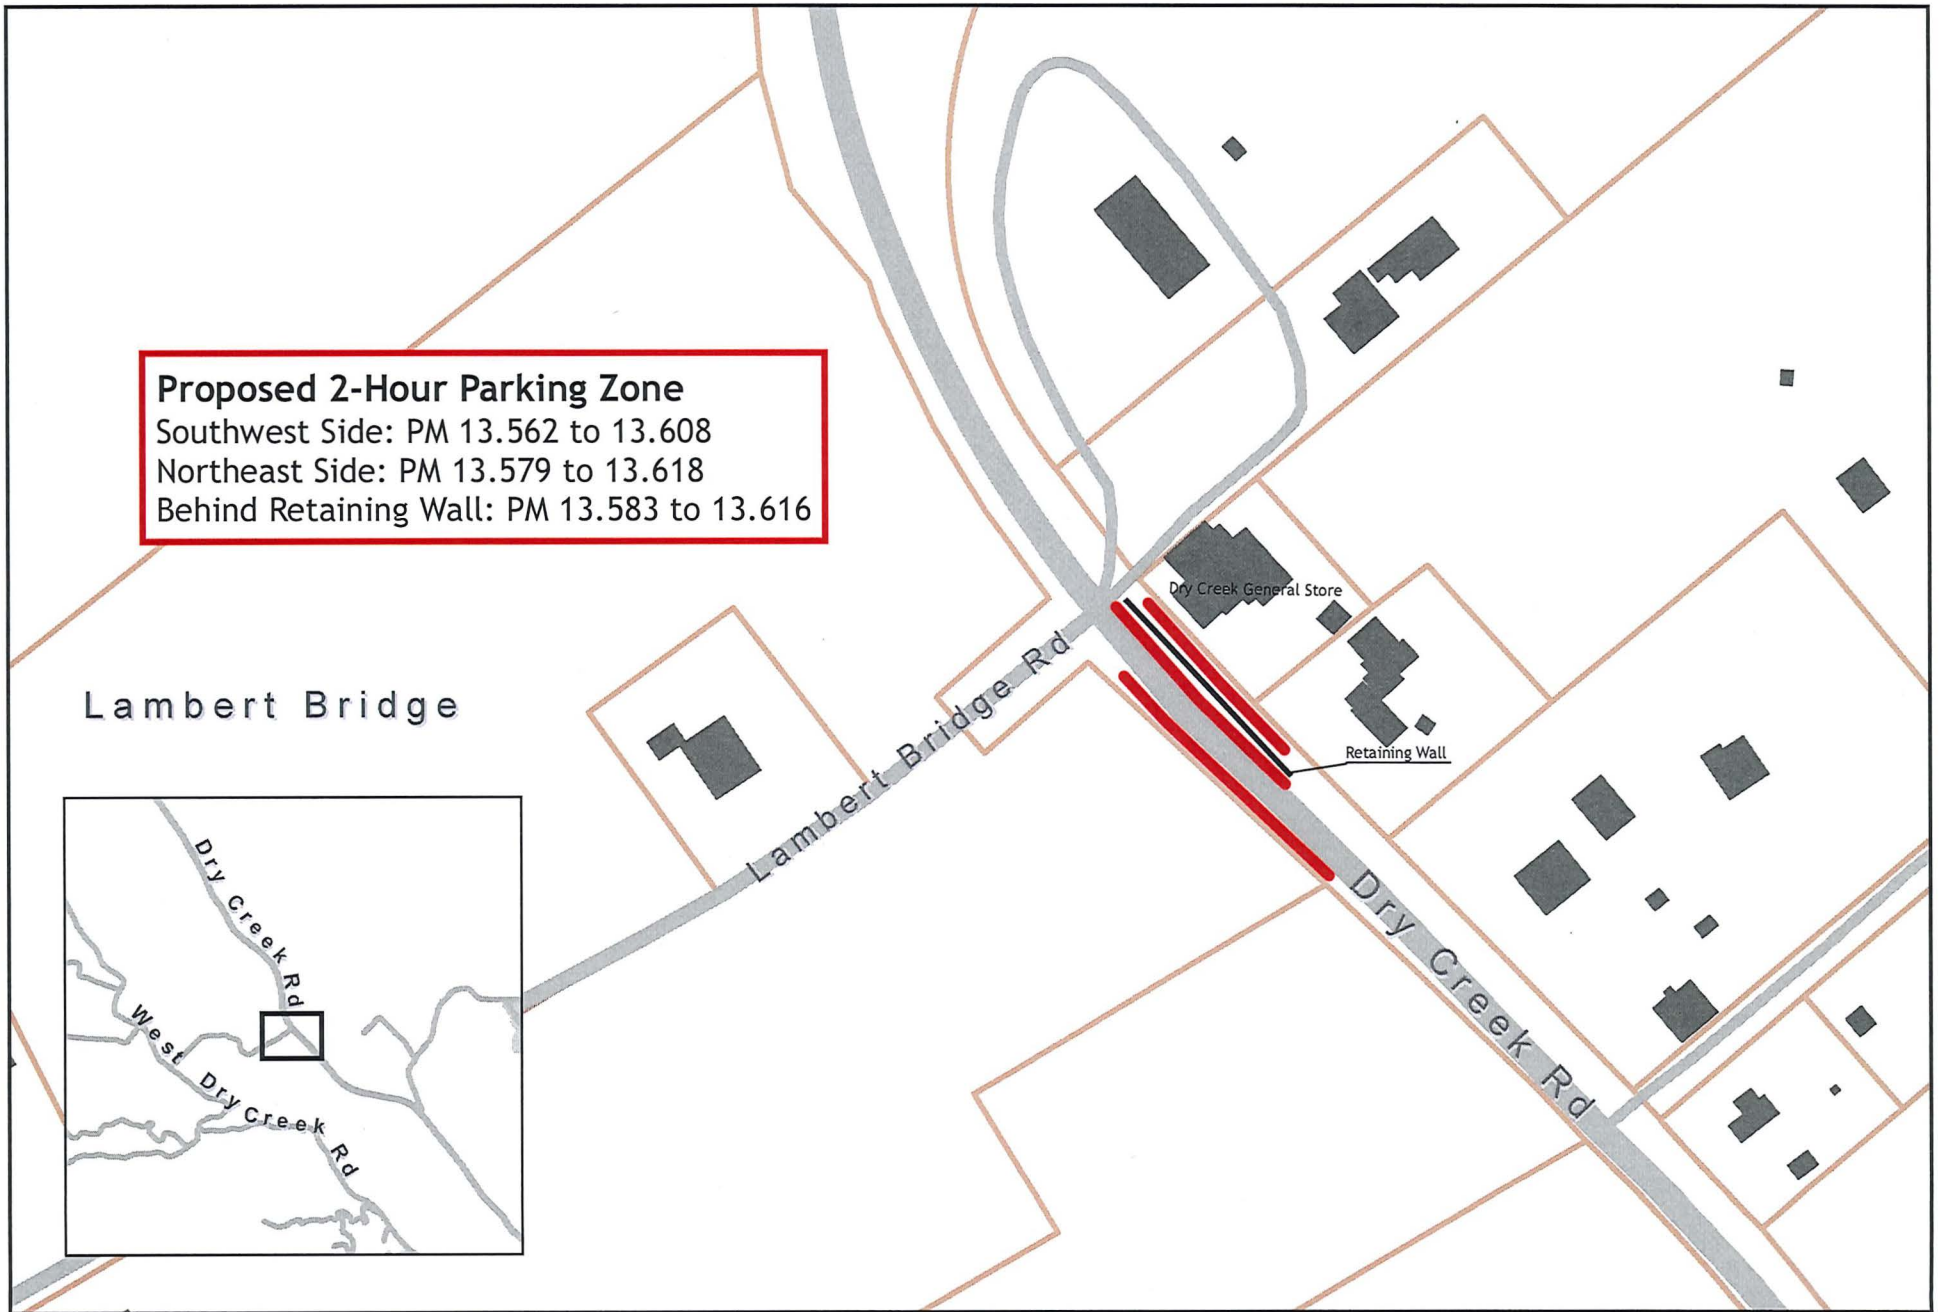

# Location Map

Proposed 2-Hour Parking restriction at the Dry Creek General Store

0 50 100 200 Feet