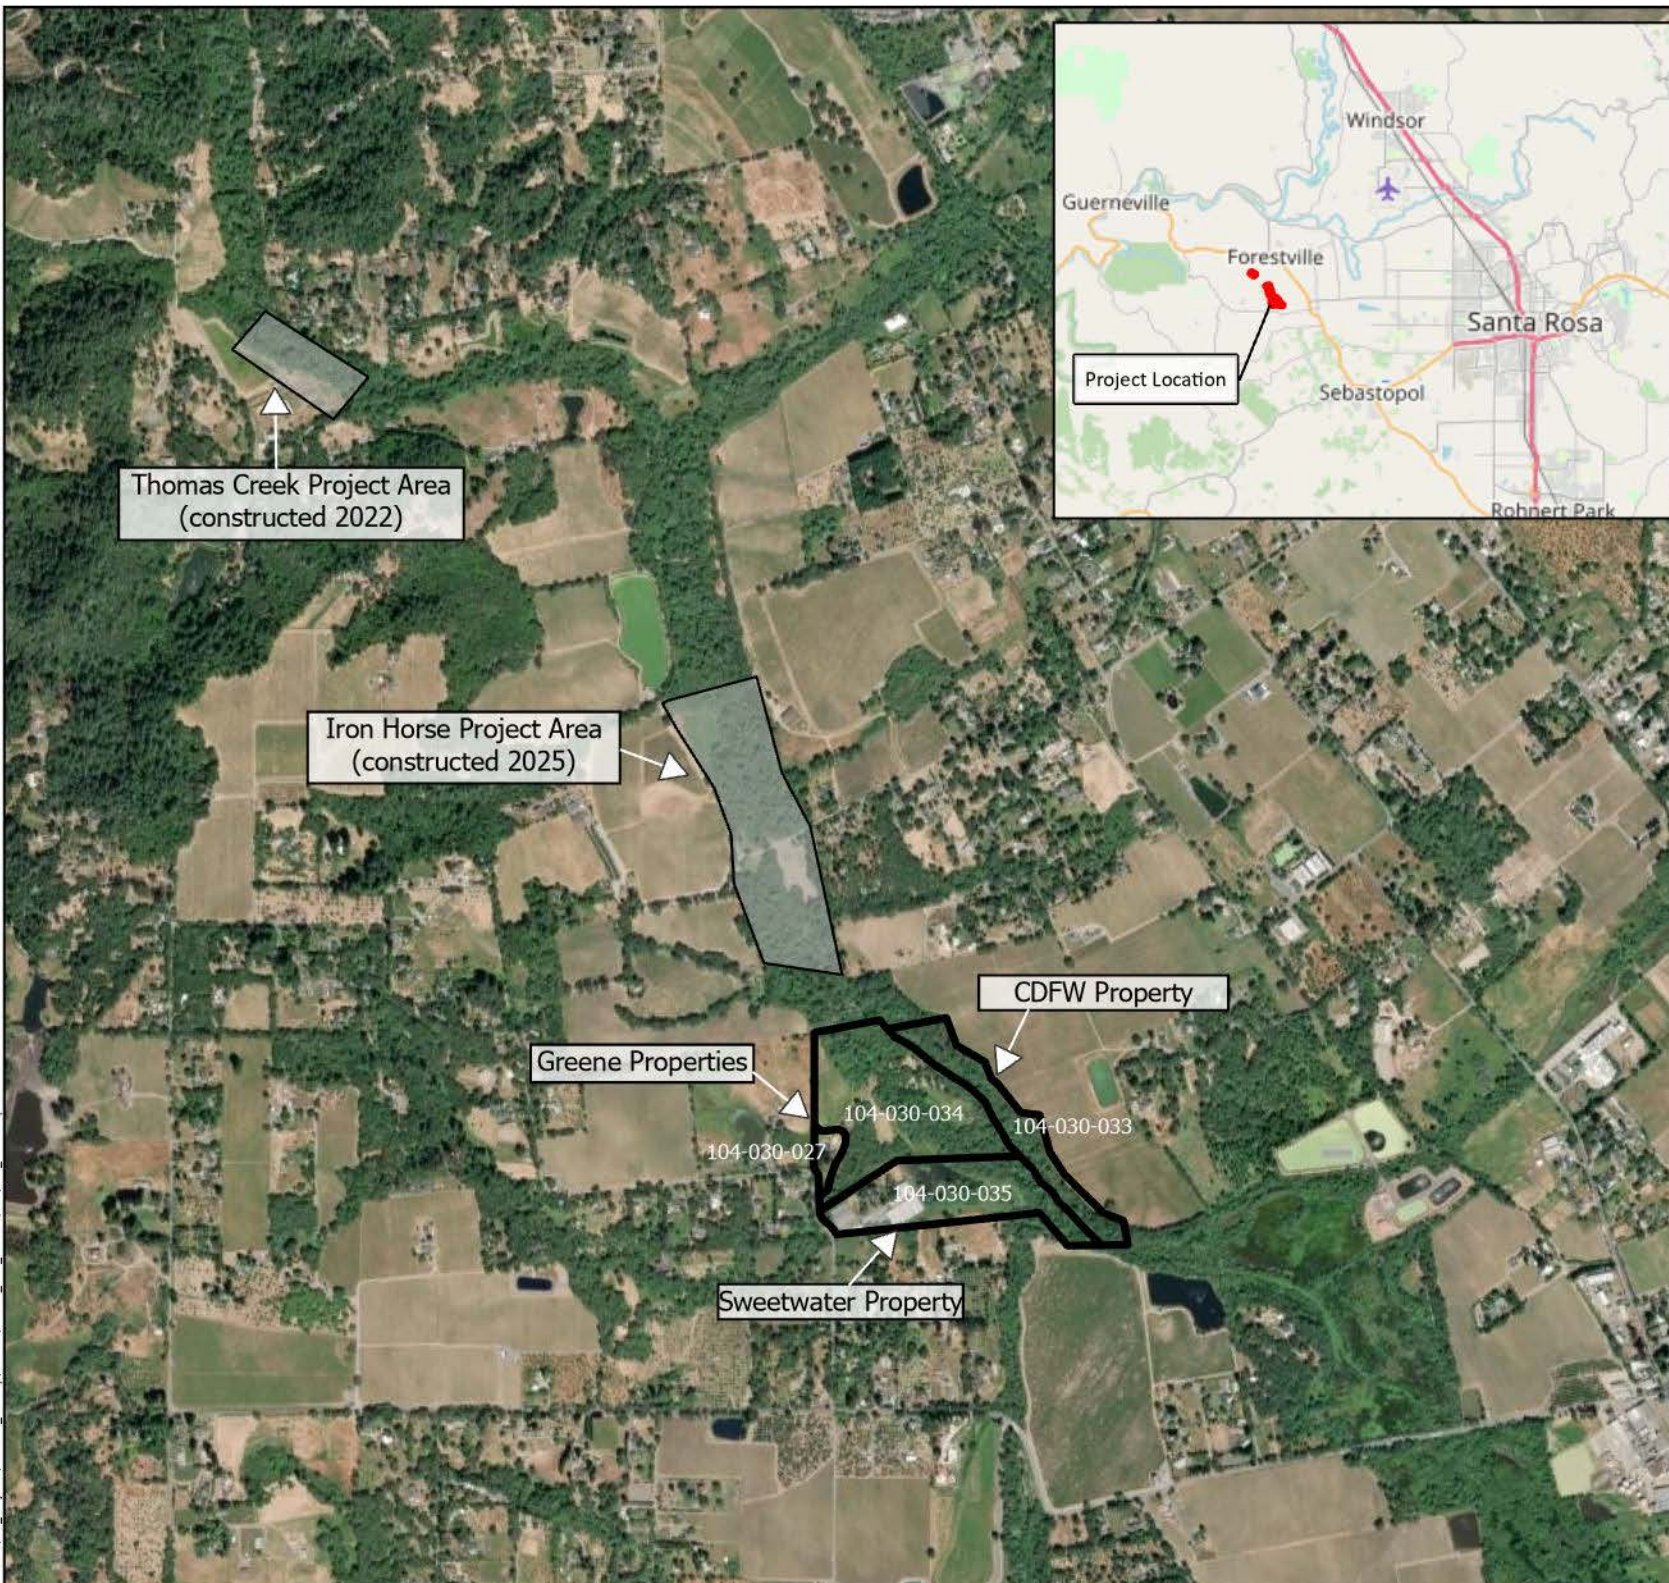

Path: X:\GIS\_Projects\Sonoma\_County\SRCD\SRCD\_GRE\_SWEET\BIO\GRE\_SWEET.aprx

### Project Location

Lower Green Valley Creek  
Off-Channel Habitat Enhancement  
Project  
Sebastopol, CA

- Current Project Area
- Previous Project Areas

August 2025  
Sources:  
Basemap - USGS 2025  
Project Boundary - PCI 2025  
APN - Permit Sonoma 2025