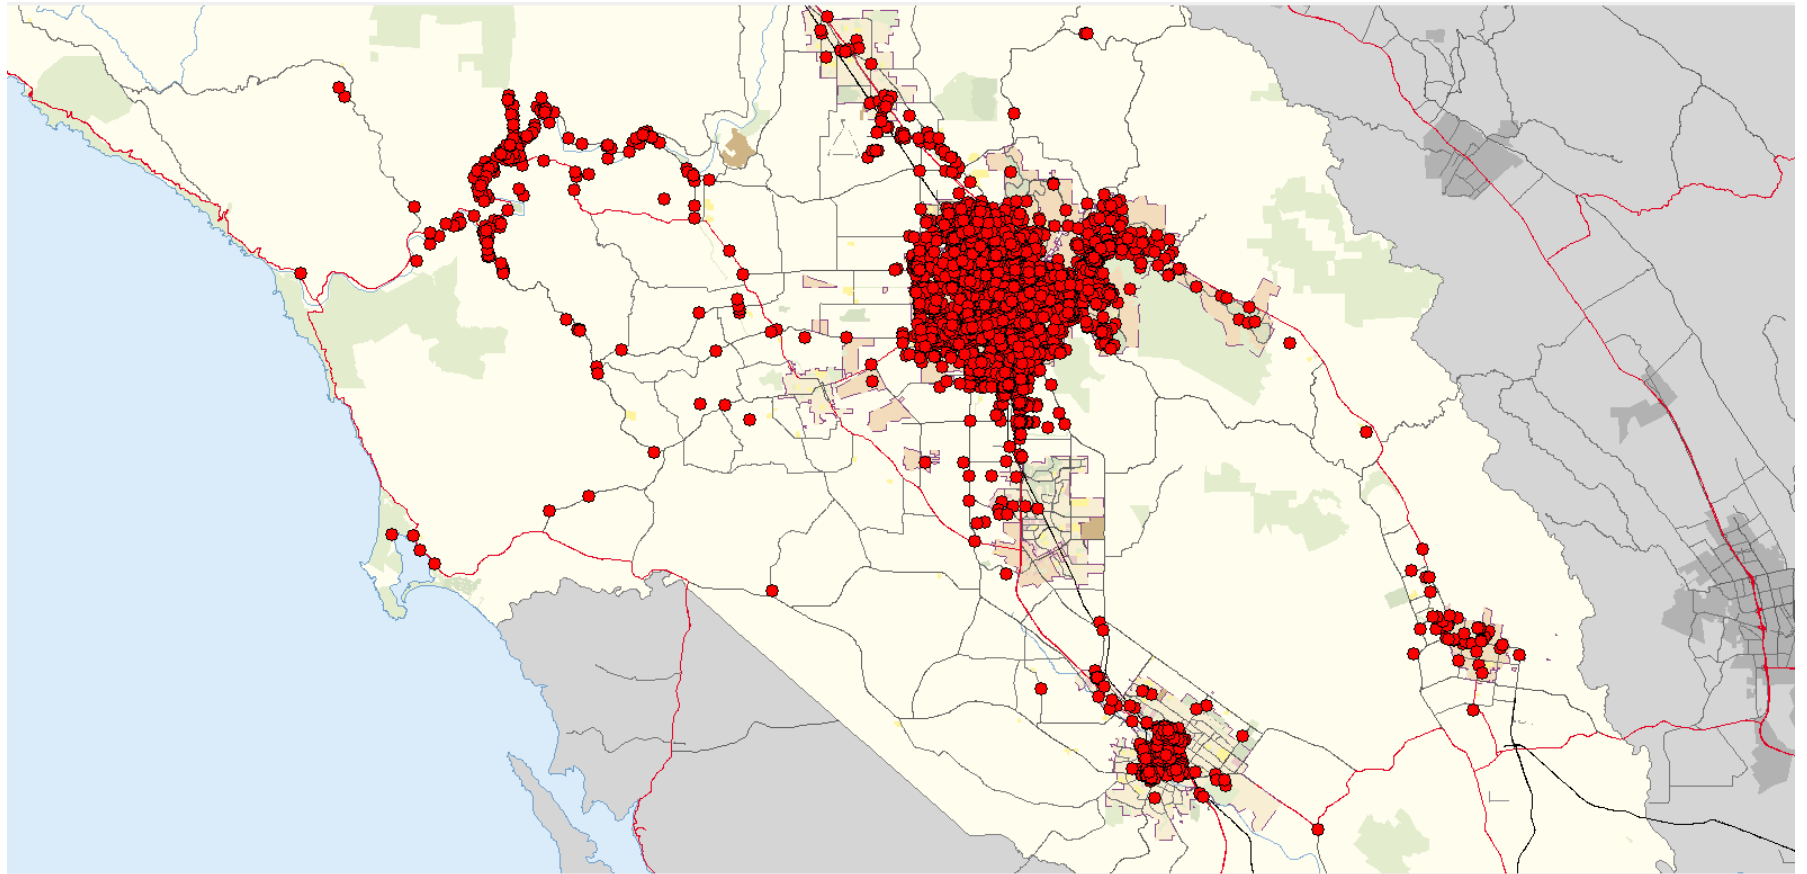

Sonoma County Map

The following is a series of maps indicating where homeless individuals are located throughout the county.

The search criteria for the map was all homeless related activity where law enforcement was called from July 1st 2019 to January 24, 2020.

Total number of events = 12,949

The maps do not include homeless related activity where Fire / EMS was called.

North County HRI

South County HRI

Cloverdale HRI

Healdsburg HRI

Lower Russian River HRI

Southern Santa Rosa HRI

Rohnert Park HRI

Sonoma Valley HRI