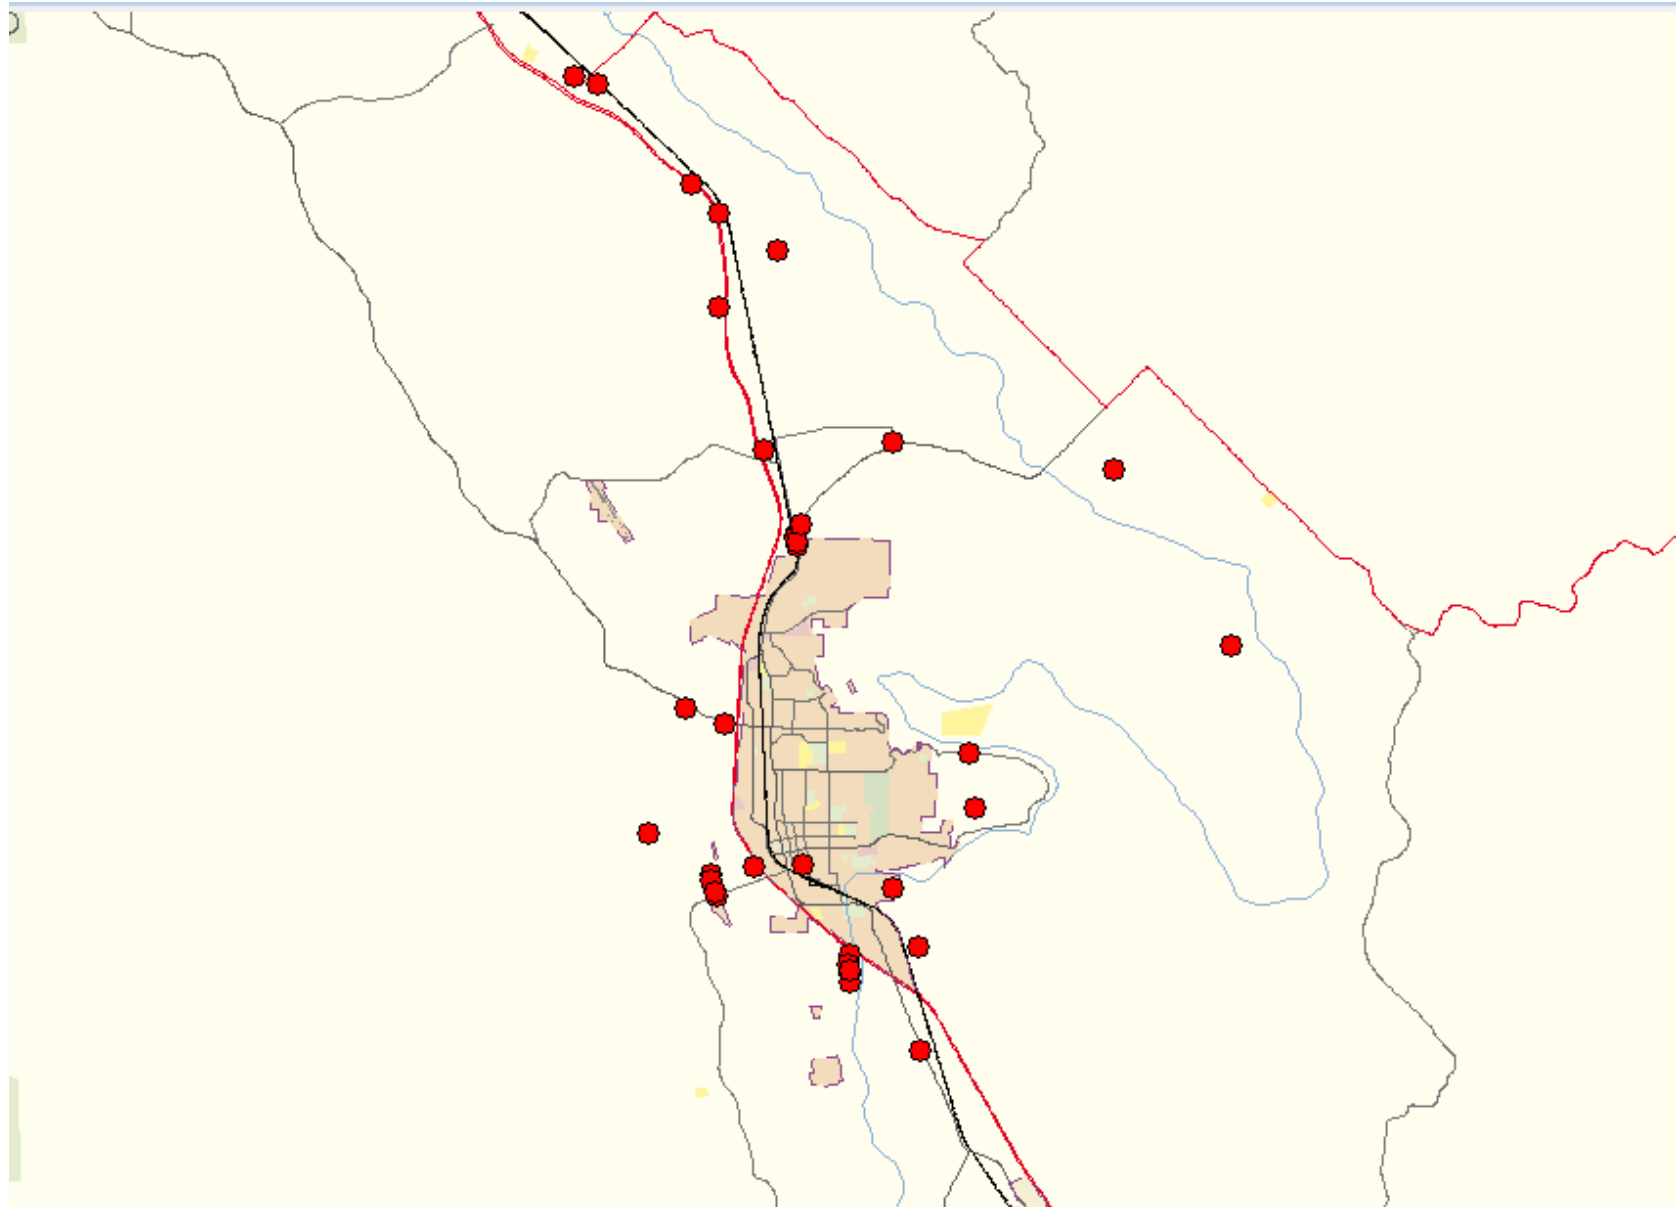

Sonoma County Map

The following is a series of maps indicating where homeless individuals are located throughout the county.

The search criteria for the map was all homeless related activity where law enforcement was called from July 1st 2019 to January 24, 2020.

Total number of events = 12,949

The maps do not include homeless related activity where Fire / EMS was called.

North County HRI

South County HRI

Cloverdale HRI

Healdsburg HRI

Lower Russian River HRI

Southern Santa Rosa HRI

Rohnert Park HRI

Sonoma Valley HRI