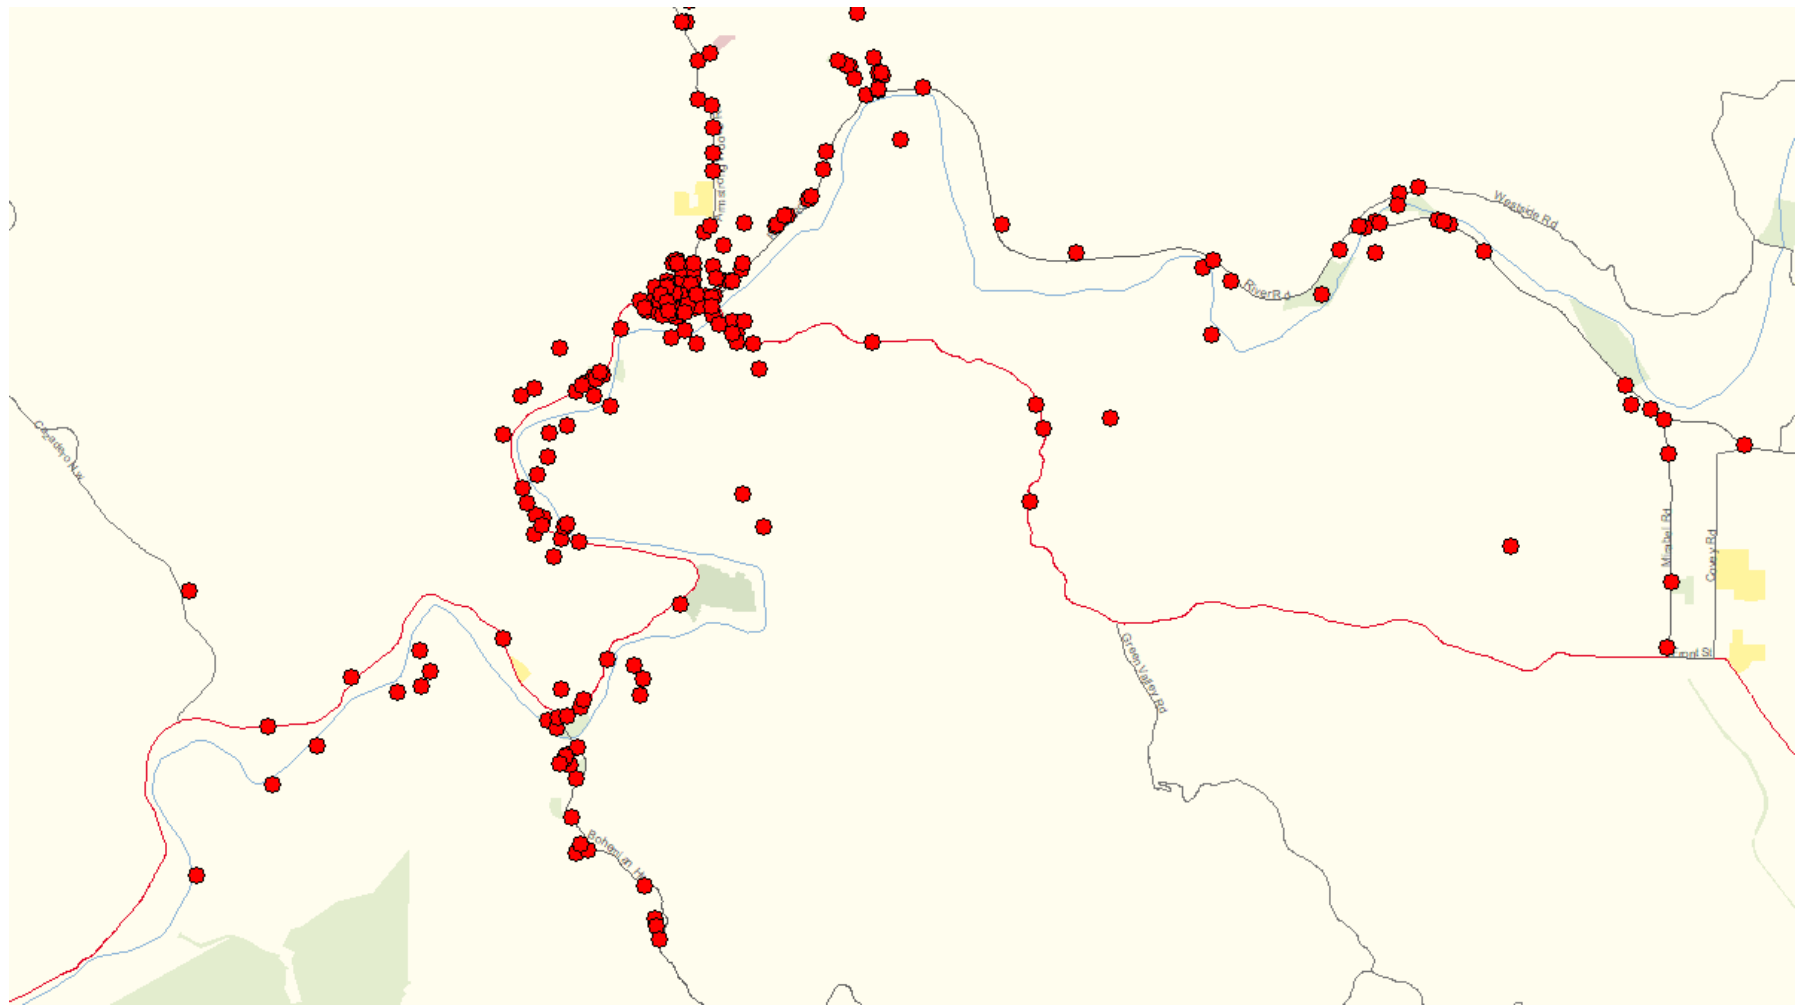

Sonoma County Map

The following is a series of maps indicating where homeless individuals are located throughout the county.

The search criteria for the map was all homeless related activity where law enforcement was called from July 1st 2019 to January 24, 2020.

Total number of events = 12,949

The maps do not include homeless related activity where Fire / EMS was called.

North County HRI

South County HRI

Cloverdale HRI

Healdsburg HRI

Lower Russian River HRI

Southern Santa Rosa HRI

Rohnert Park HRI

Sonoma Valley HRI