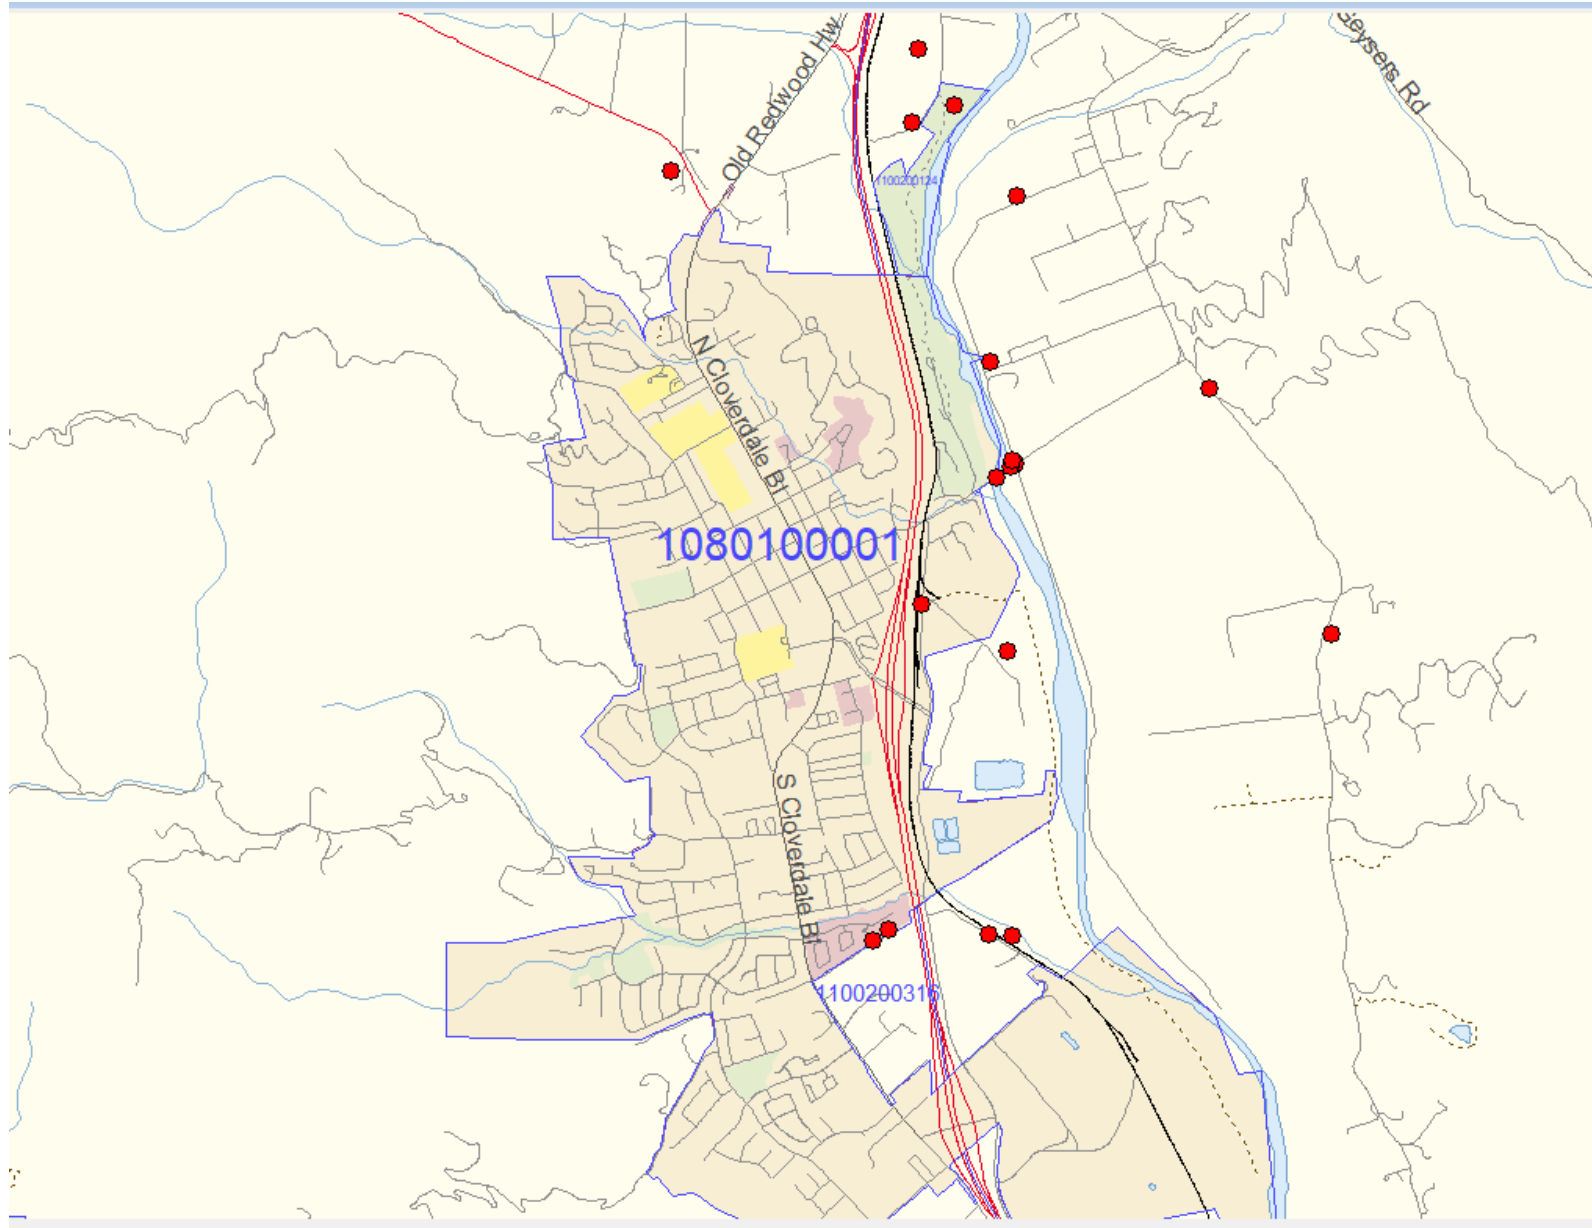

Sonoma County Map

The following is a series of maps indicating where homeless individuals are located throughout the county.

The search criteria for the map was all homeless related activity where law enforcement was called from July 1st 2019 to January 24, 2020.

Total number of events = 12,949

The maps do not include homeless related activity where Fire / EMS was called.

North County HRI

South County HRI

Cloverdale HRI

Healdsburg HRI

Lower Russian River HRI

Southern Santa Rosa HRI

Rohnert Park HRI

Sonoma Valley HRI