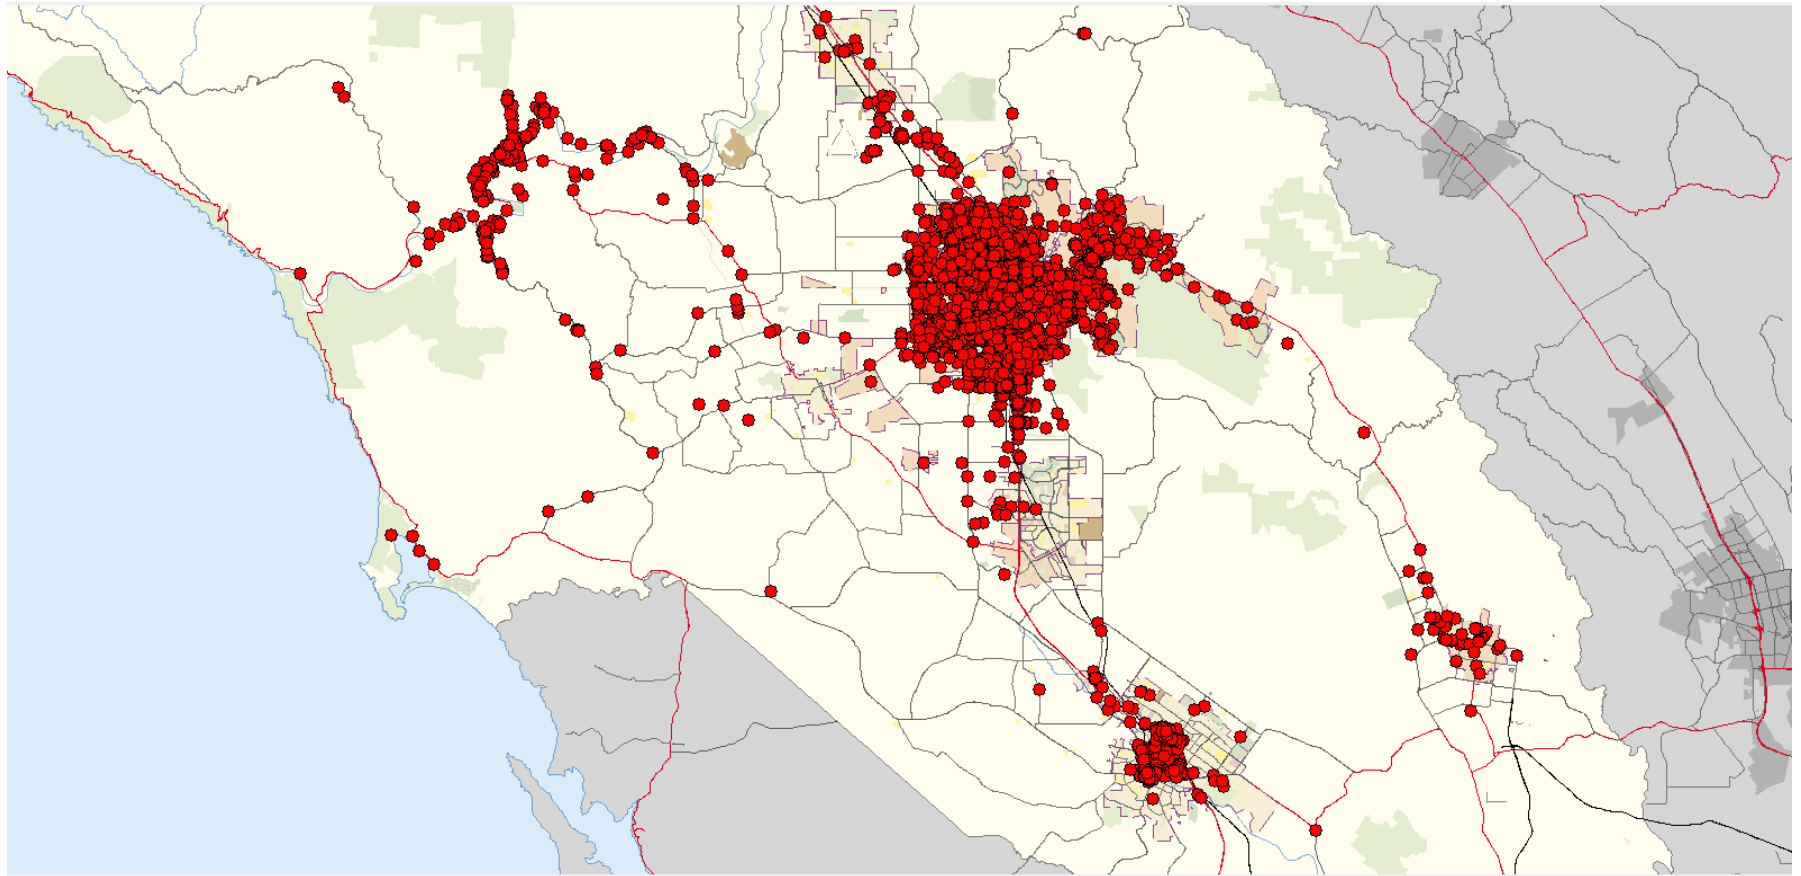

Sonoma County Map

The following is a series of maps indicating where homeless individuals are located throughout the county.

The search criteria for the map was all homeless related activity where law enforcement was called from July 1st 2019 to January 24, 2020.

Total number of events = 12,949

The maps do not include homeless related activity where Fire / EMS was called.

North County HRI

South County HRI

Cloverdale HRI

Healdsburg HRI

Lower Russian River HRI

Southern Santa Rosa HRI

Rohnert Park HRI

Sonoma Valley HRI