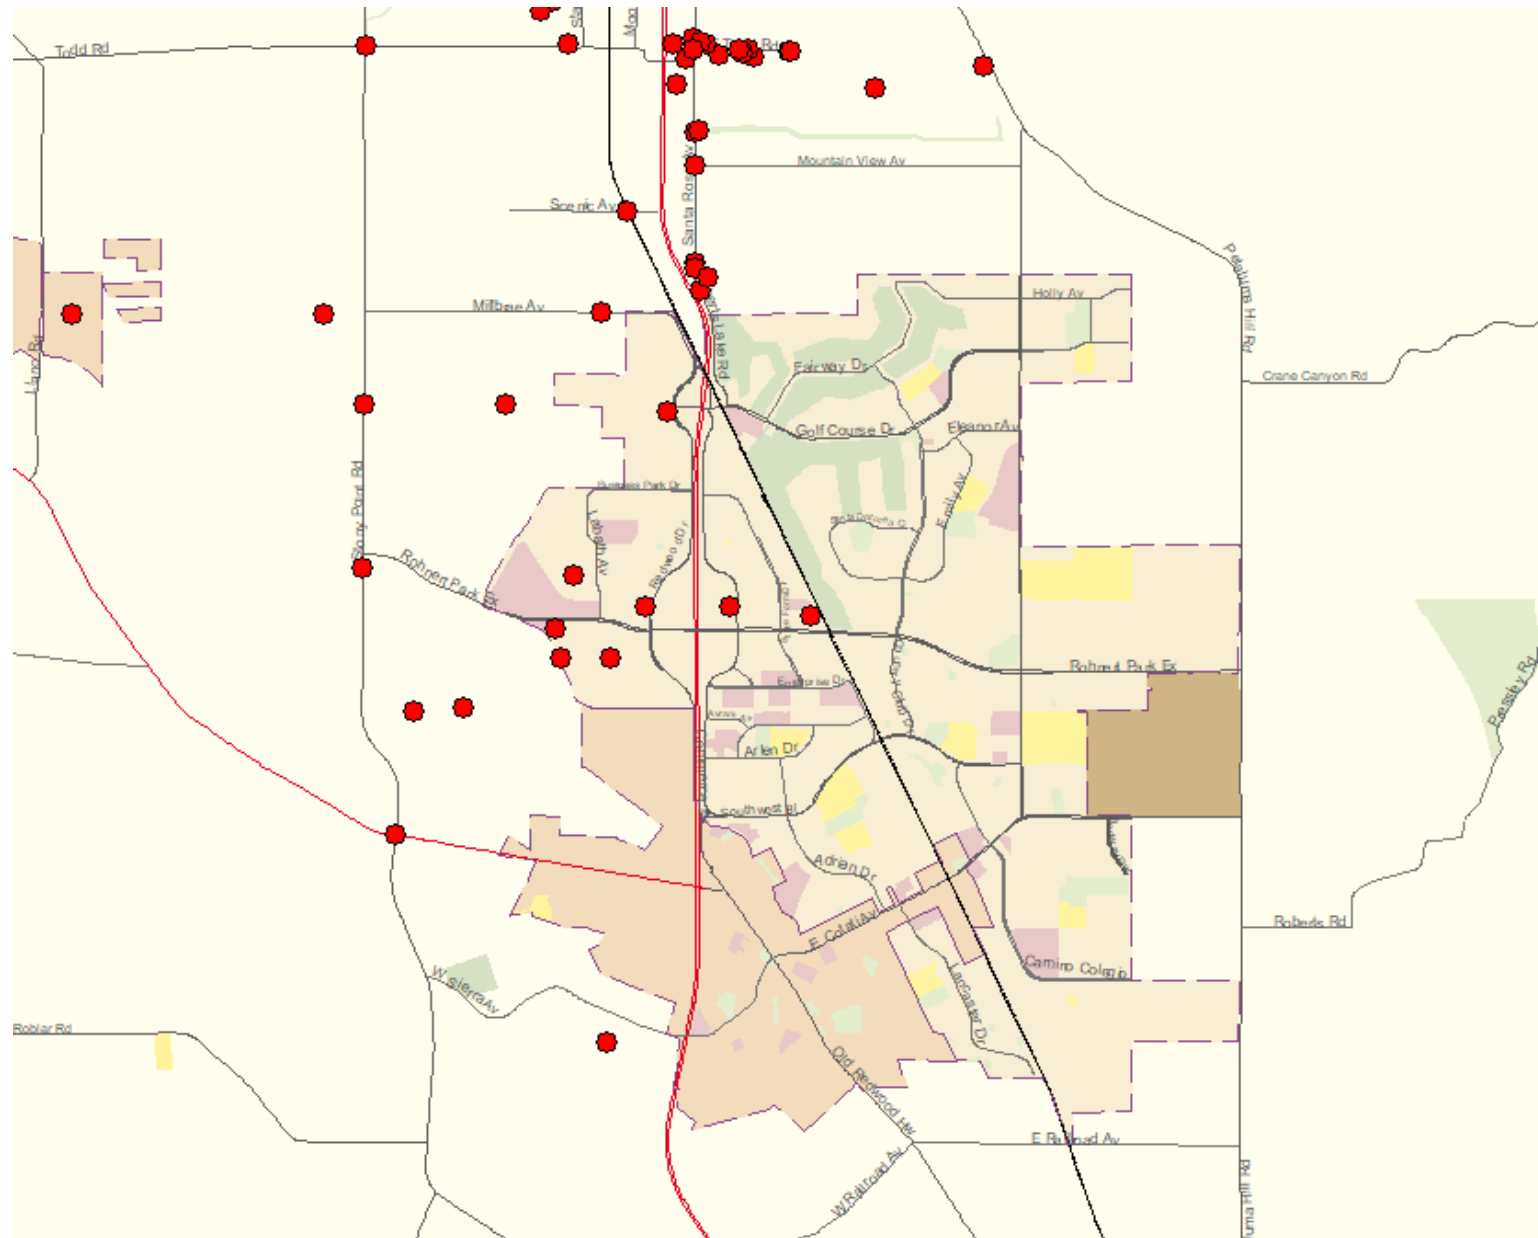

Sonoma County Map

The following is a series of maps indicating where homeless individuals are located throughout the county.

The search criteria for the map was all homeless related activity where law enforcement was called from July 1st 2019 to January 24, 2020.

Total number of events = 12,949

The maps do not include homeless related activity where Fire / EMS was called.

North County HRI

South County HRI

Cloverdale HRI

Healdsburg HRI

Lower Russian River HRI

Southern Santa Rosa HRI

Rohnert Park HRI

Sonoma Valley HRI