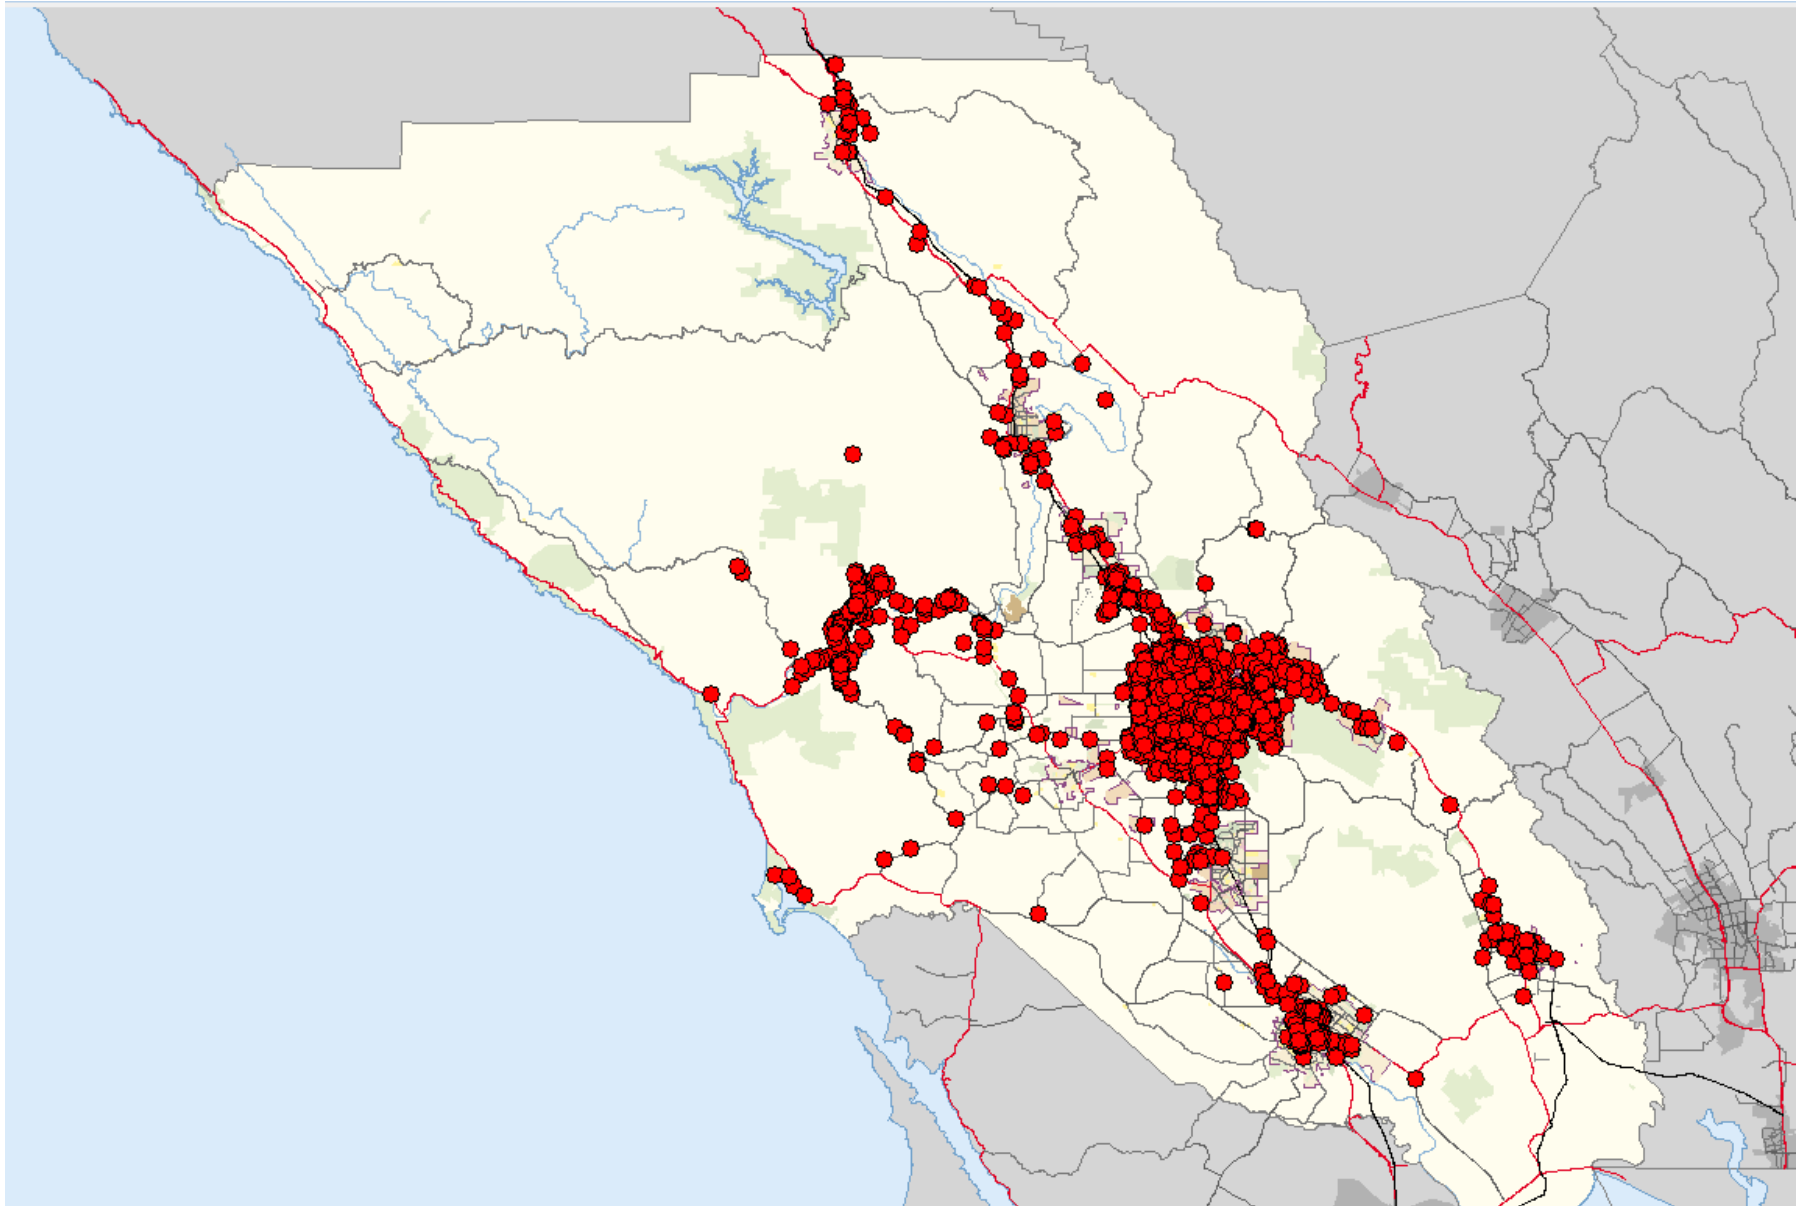

Sonoma County Map

The following is a series of maps indicating where homeless individuals are located throughout the county.

The search criteria for the map was all homeless related activity where law enforcement was called from July 1st 2019 to January 24, 2020.

Total number of events = 12,949

The maps do not include homeless related activity where Fire / EMS was called.

North County HRI

South County HRI

Cloverdale HRI

Healdsburg HRI

Lower Russian River HRI

Southern Santa Rosa HRI

Rohnert Park HRI

Sonoma Valley HRI