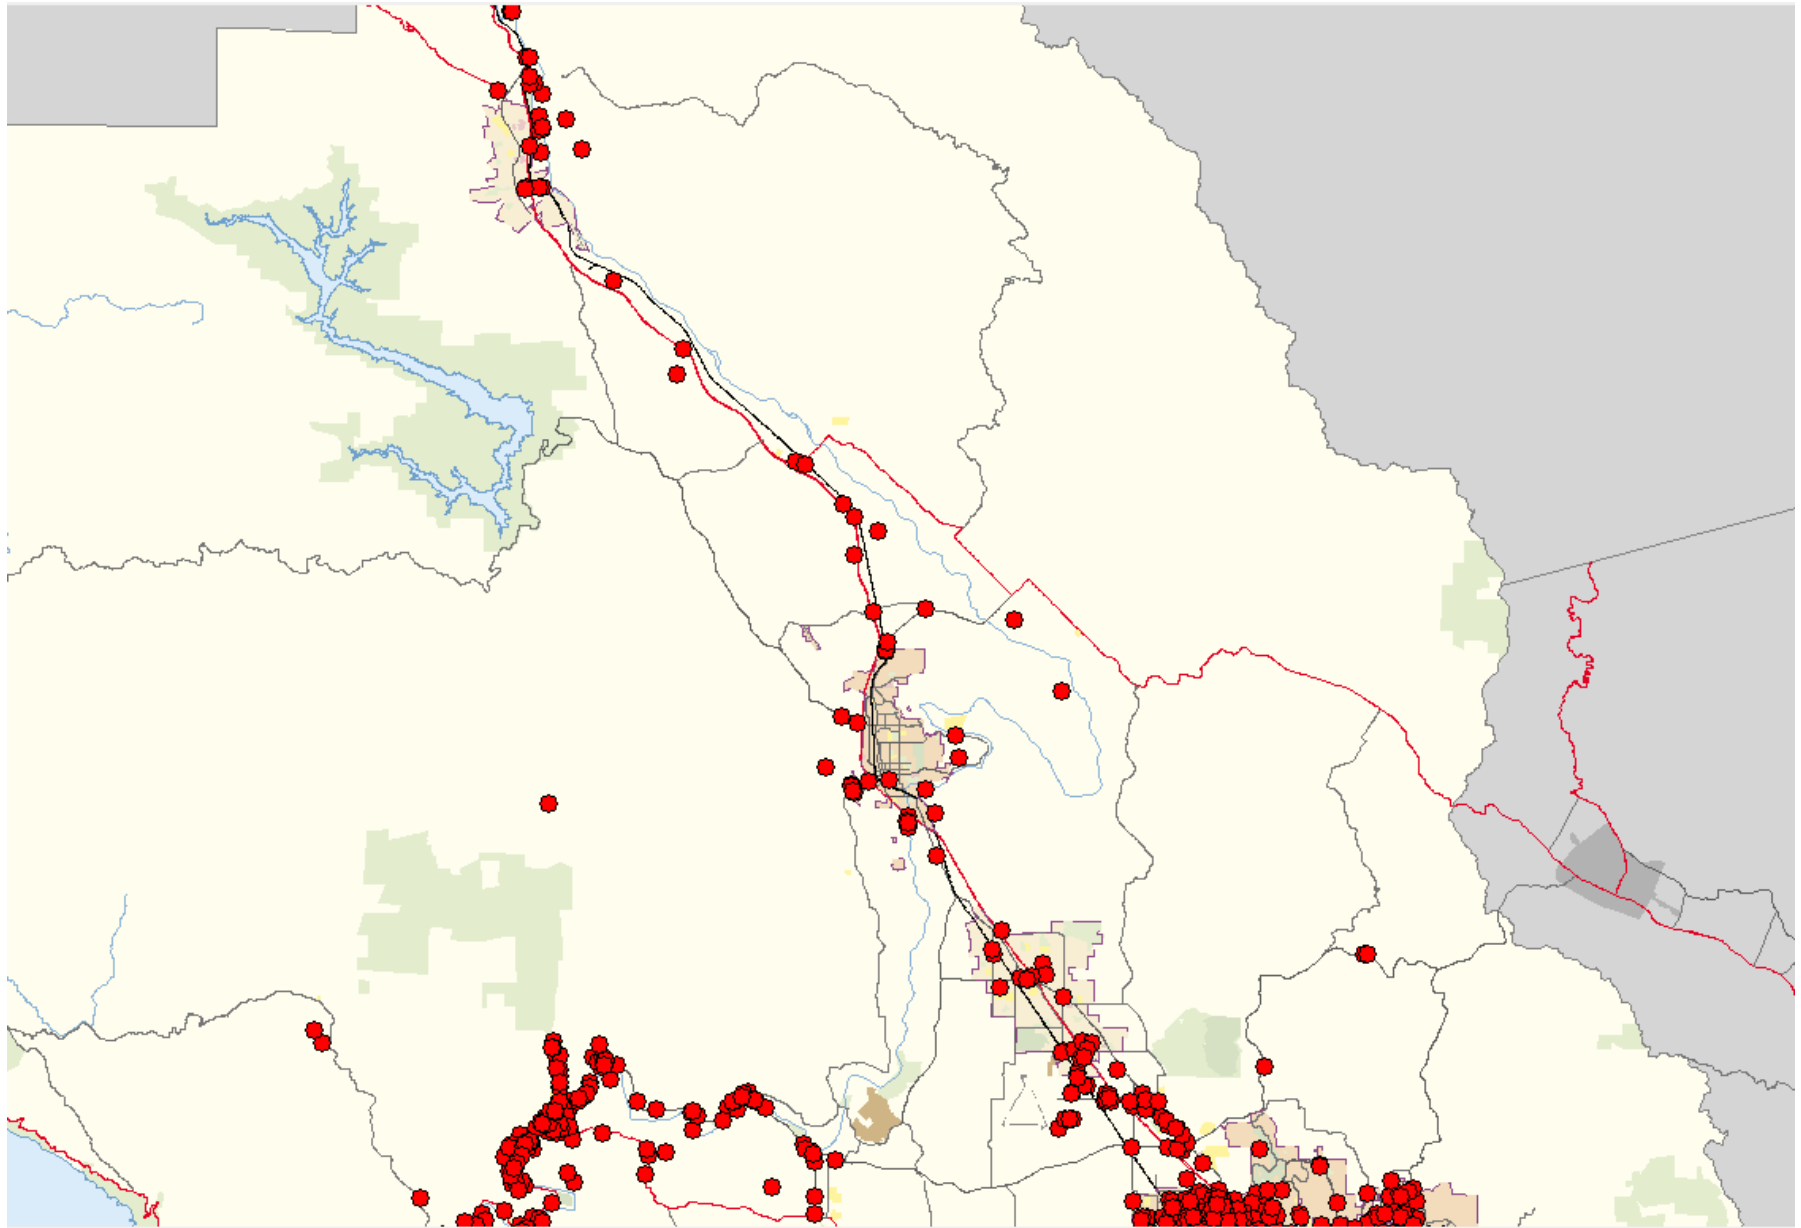

Sonoma County Map

The following is a series of maps indicating where homeless individuals are located throughout the county.

The search criteria for the map was all homeless related activity where law enforcement was called from July 1st 2019 to January 24, 2020.

Total number of events = 12,949

The maps do not include homeless related activity where Fire / EMS was called.

North County HRI

South County HRI

Cloverdale HRI

Healdsburg HRI

Lower Russian River HRI

Southern Santa Rosa HRI

Rohnert Park HRI

Sonoma Valley HRI