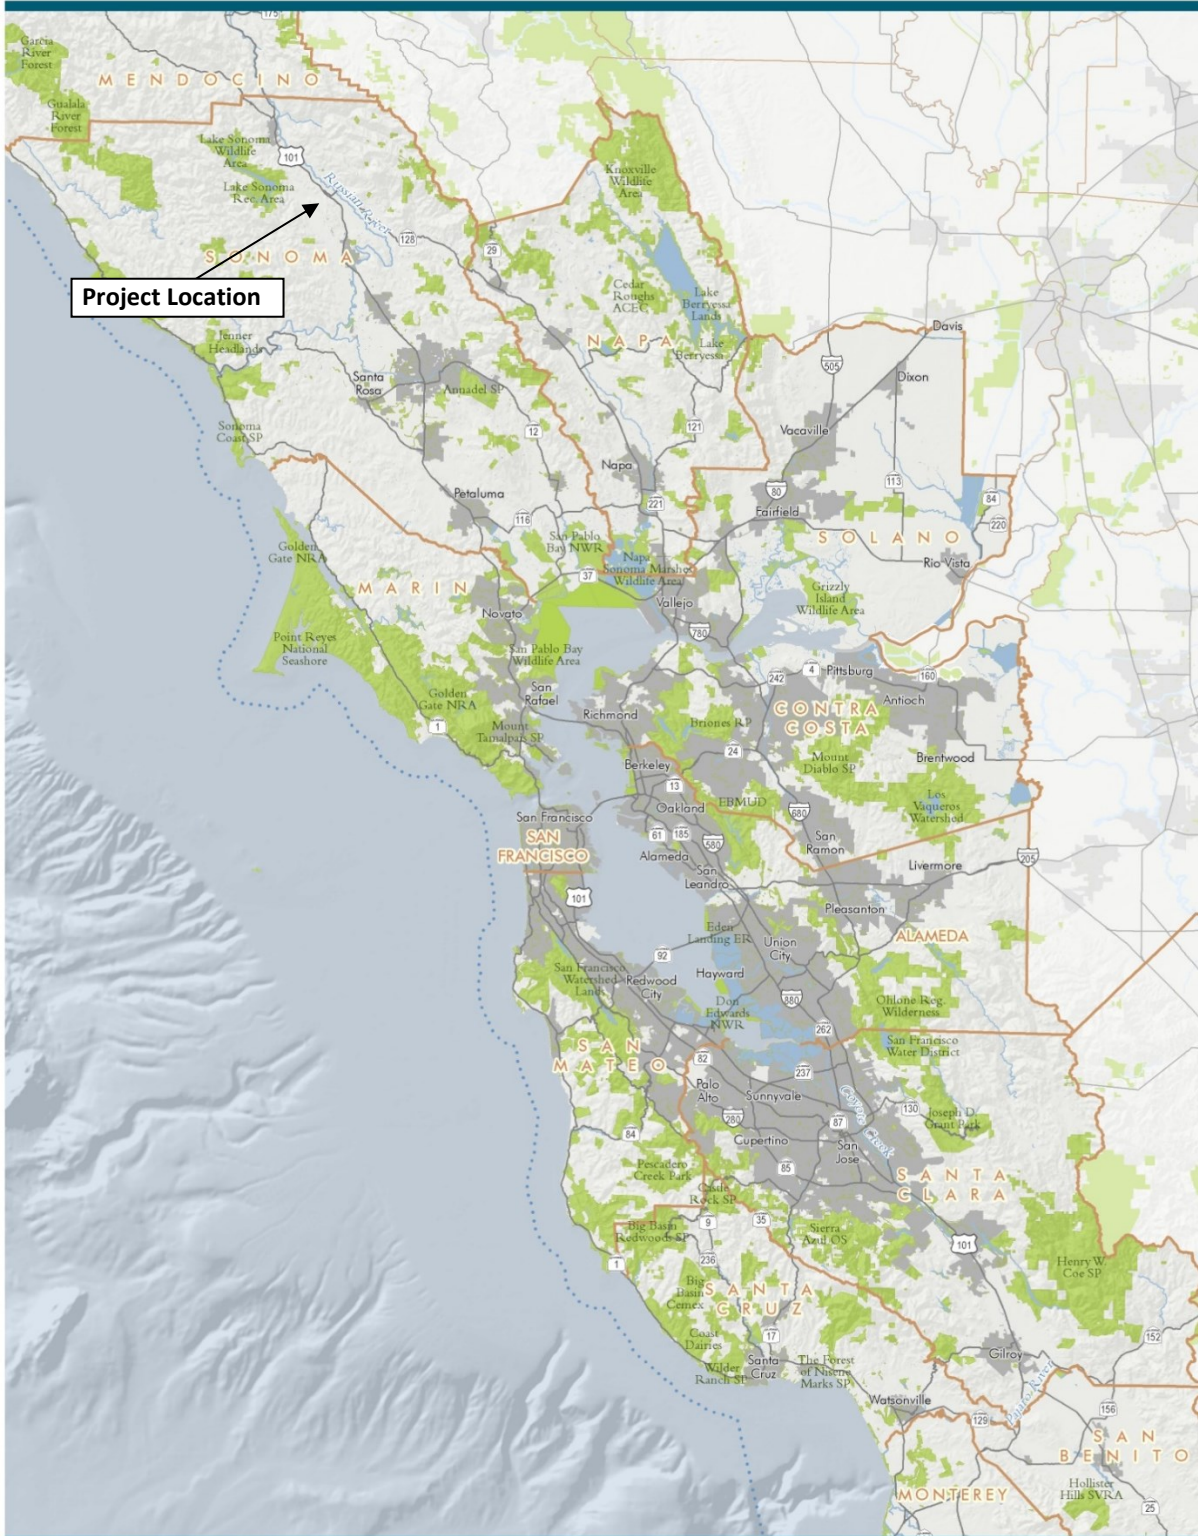

Exhibit 1: Project Location Map  
Geyserville Community Plaza

San Francisco Bay Area

Exhibit 1: Project Location Map  
Geyserville Community Plaza

Geyserville Park & Ride - 21140 Geyserville Ave, Geyserville CA 95441