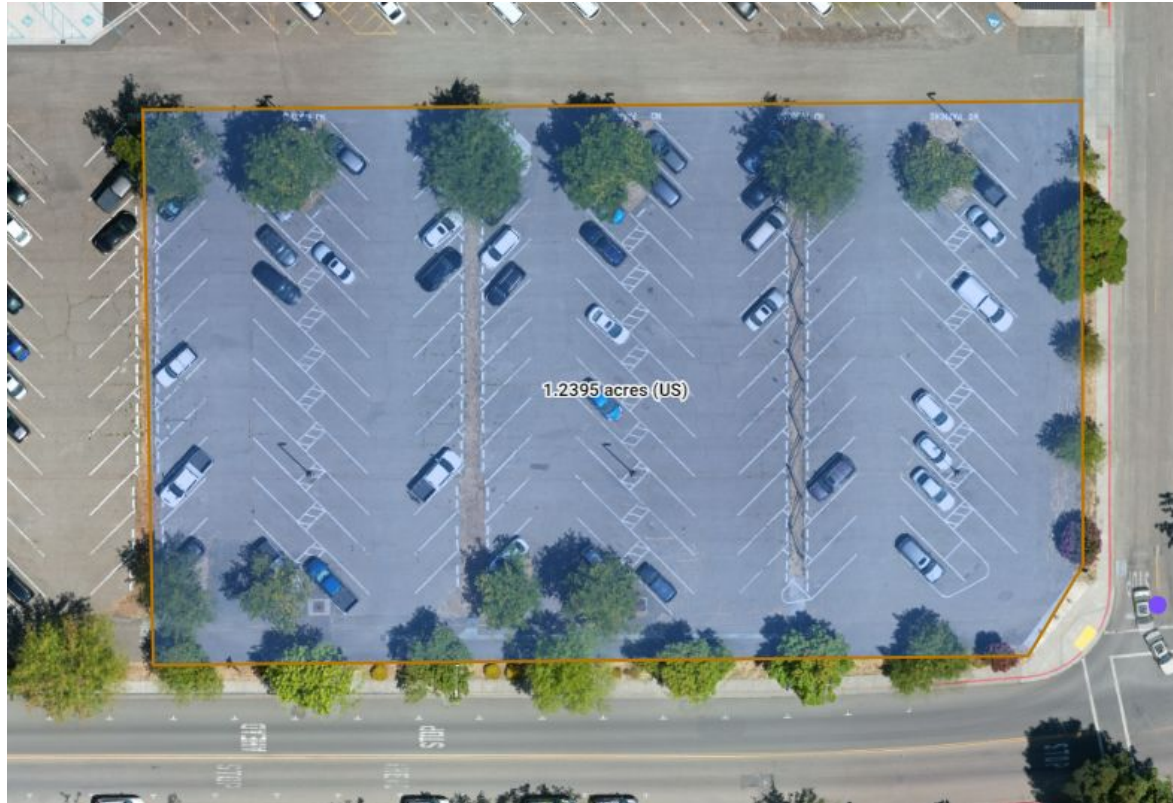

# Permit Sonoma/PRMD Lot Site (1.24 acres)