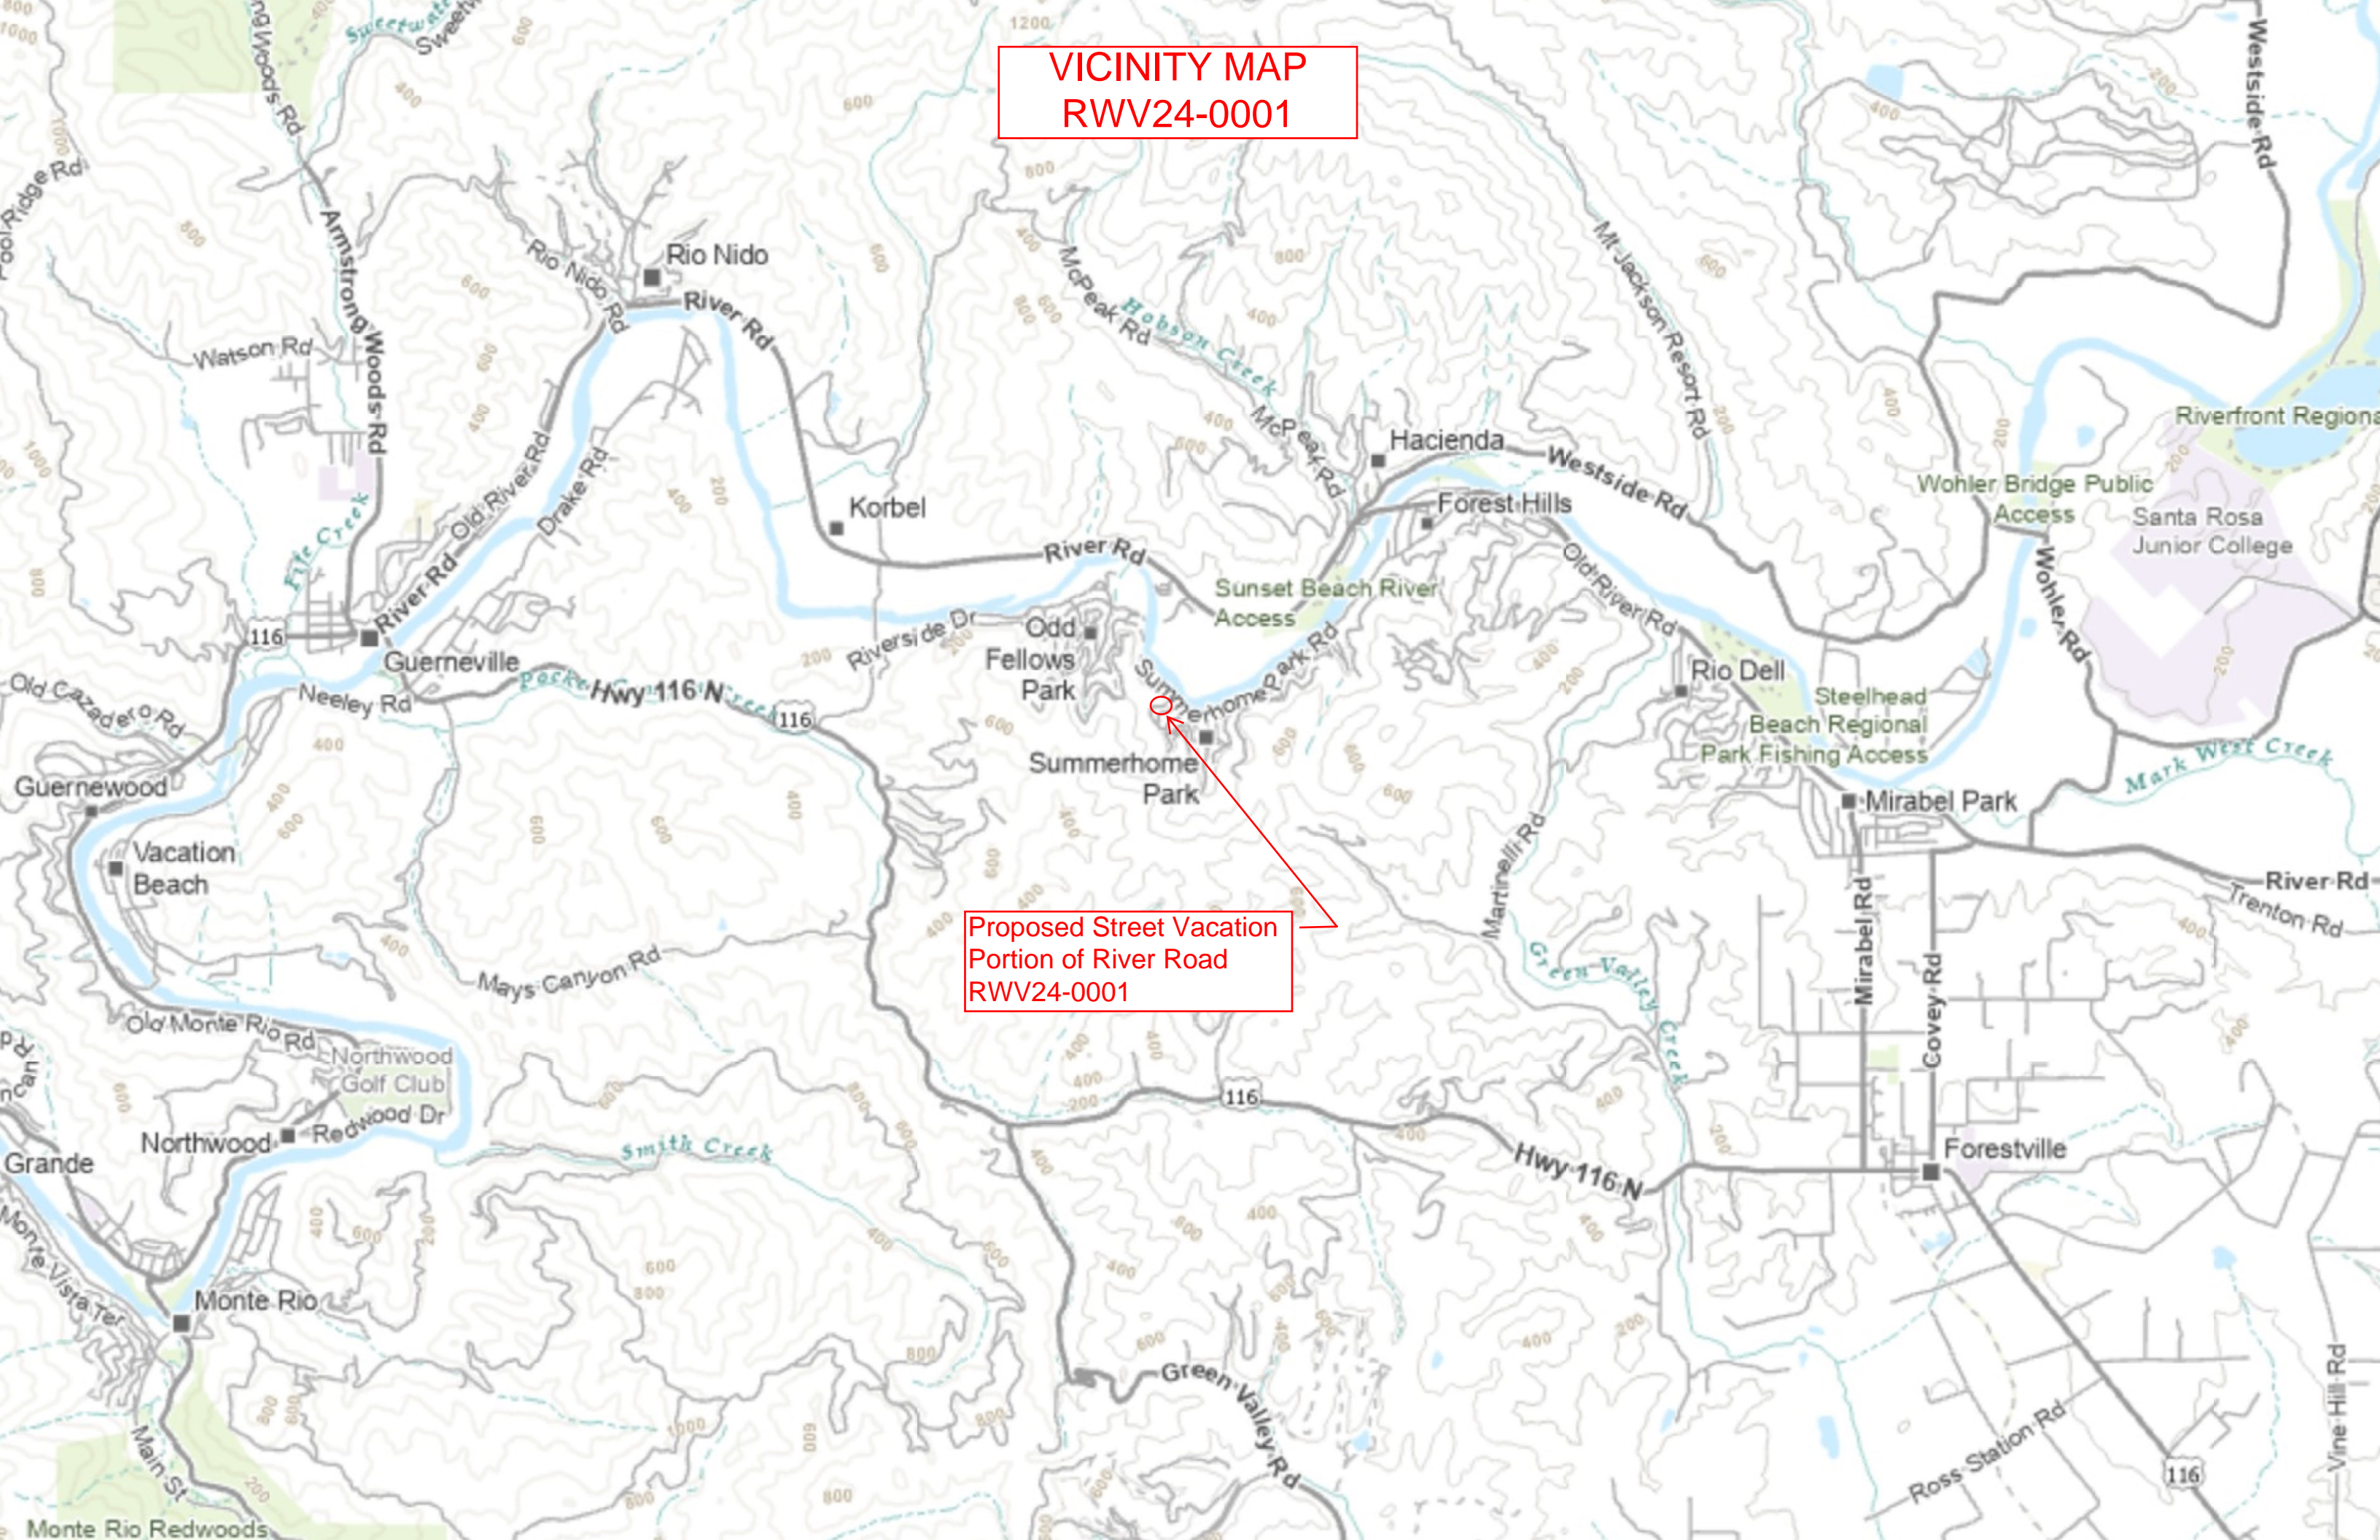

VICINITY MAP
RWW24-0001

Proposed Street Vacation
Portion of River Road
RWW24-0001