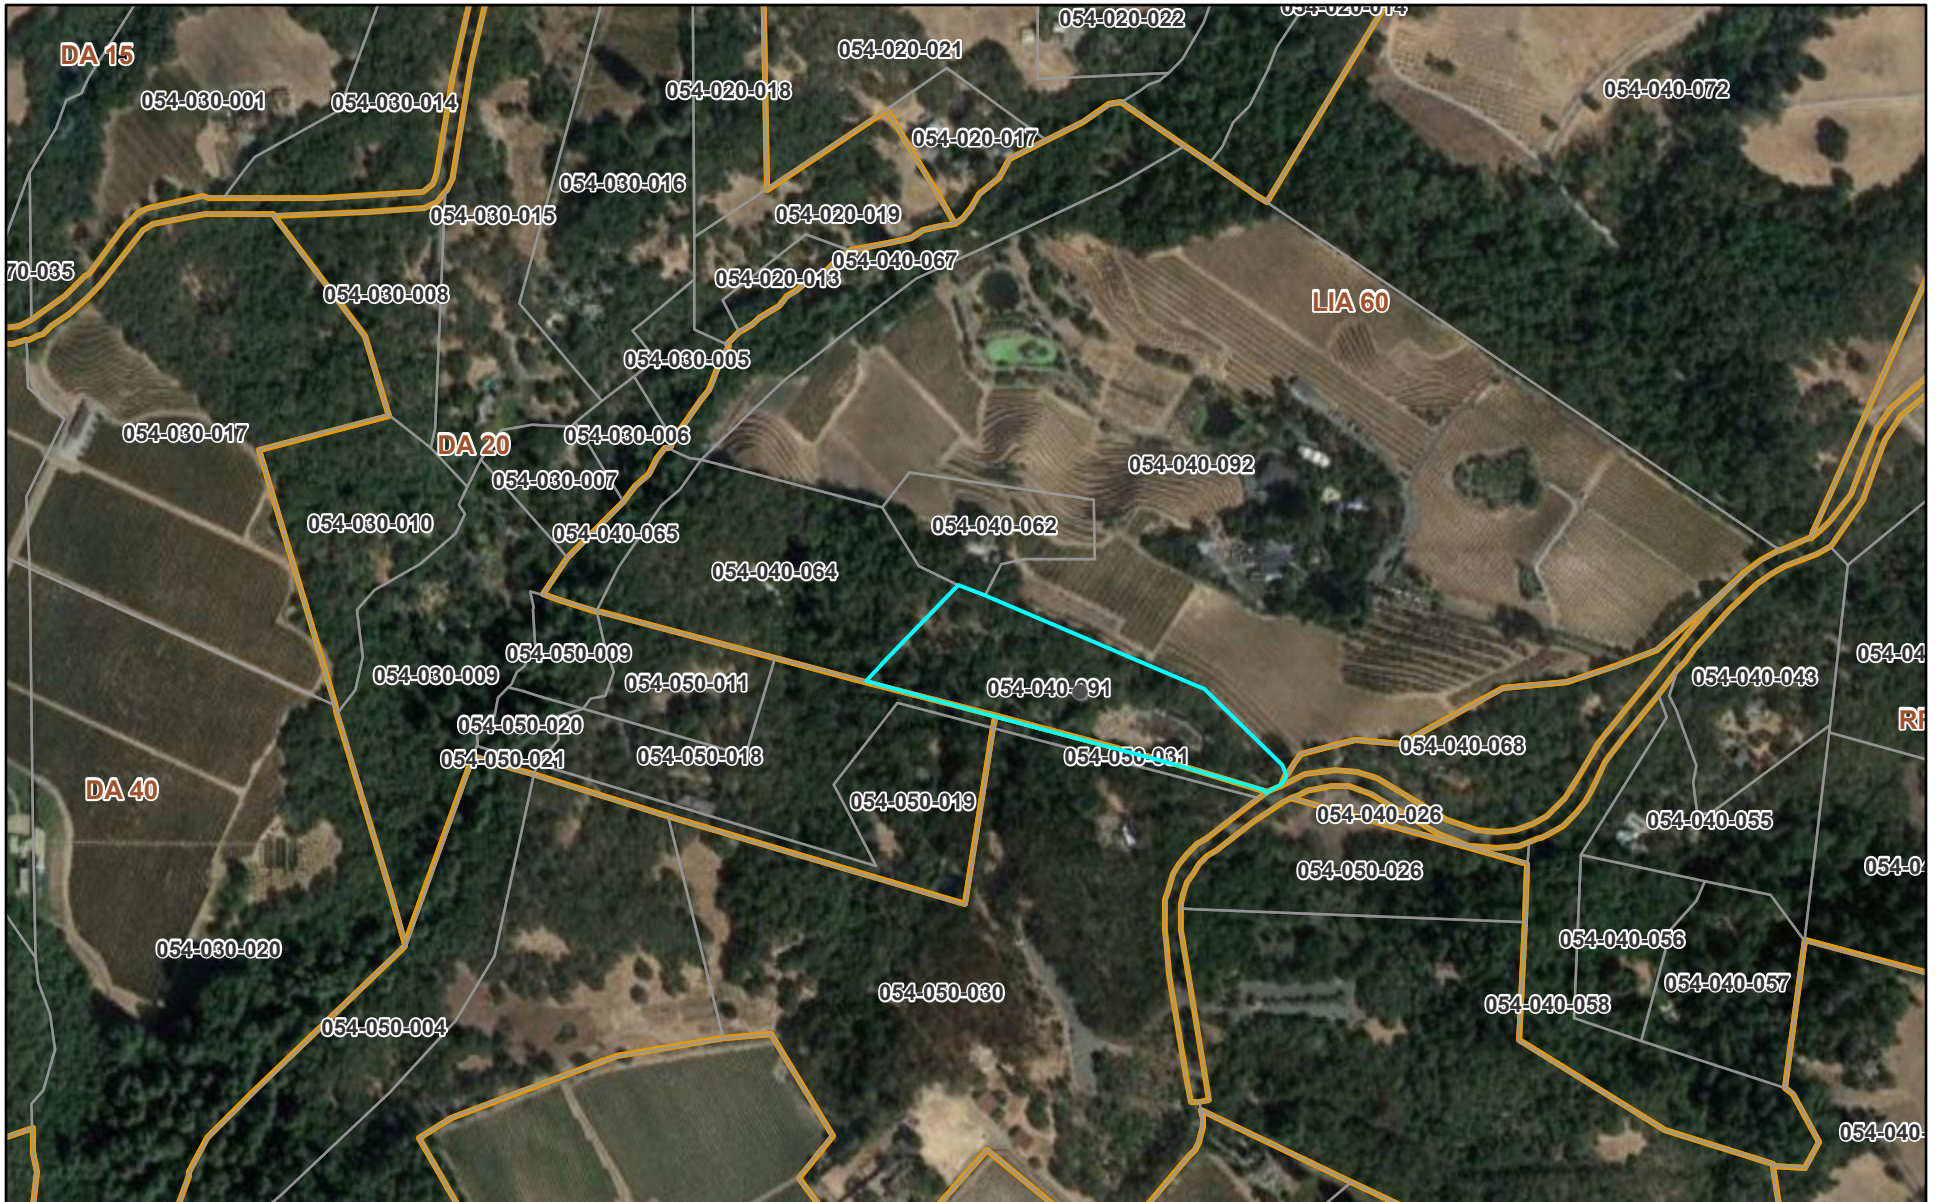

# Permit Sonoma: Zoning & Land Use

6/21/2020, 3:45:03 PM

- Parcel
- Land Use

1:9,028

© OpenStreetMap (and) contributors, CC-BY-SA