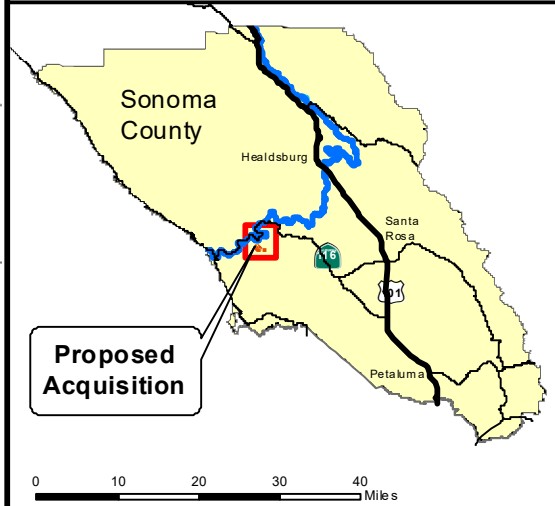

Dutch Bill Creek Acquisition

Site Location Map

Sonoma County Regional Parks

Legend

- Ag+ Open Space Funded (+/- 315.88 acres)
- Proposed Acquisition (+/- 515.45 acres)
- Parcels
- Protected by Conservation Easement
- Bohemia Ecological Preserve
- State Parks
- Monte Rio Recreation and Park District
- Sweetwater Springs Water District
- Monte Rio Elementary School
- Mendocino Redwood Company LLC
- Highway
- Other Roads
- River
- Creek

Author: Sonoma County Regional Parks
 This map is for illustrative purposes and is not intended to be a definitive property description.

July 2020