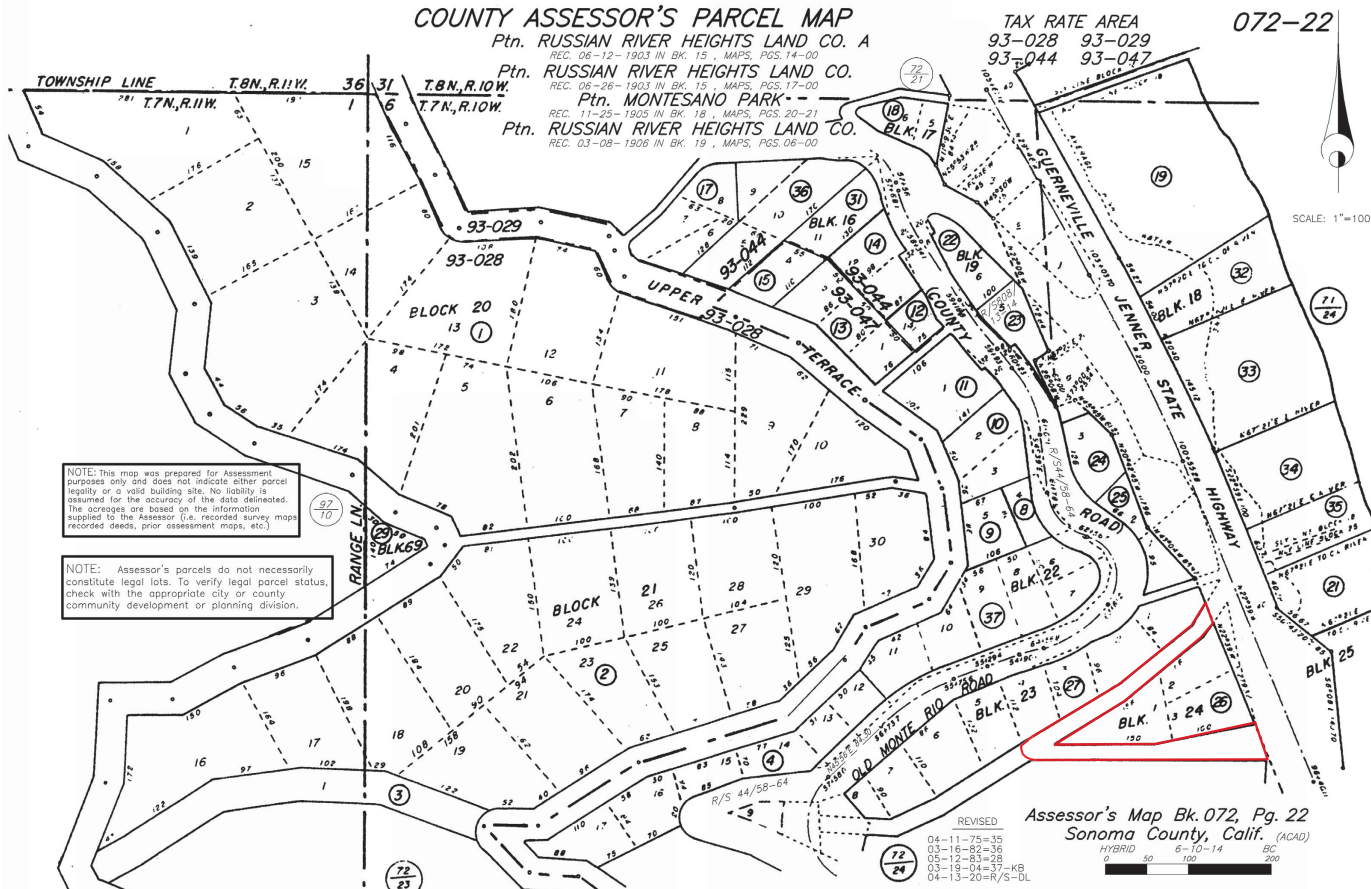

1

Right-Of-Way Vacation for A Portion Of Unnamed Streets; RWV23-0002

Sonoma County

November 28, 2023
2023-0905

Assessor Parcel Map

Topographic Survey Map

Site Topography
 Lands of Sonoma County
 Community Development Commission
 18084 Highway 116, Guerneville, Sonoma County
 709.478.2424 # 457

Scale: 1" = 30'
 Date: February 2023
 Drawn by: JMS
 Checked by: JMS

Sheet
 1
 of 2 sheets
 Job No. 2362

Adobe Associates, Inc.
 2018 Reg. Prof. Land Surveyor
 1770 Hill Street, Suite 200
 Guerneville, CA 94930
 709.478.2424
 www.adobeassoc.com

Preiminary
 Approx. E. 2024, P.S. 7307

Looking West From Highway 116 At Southerly Unnamed Street

4

Looking West From Highway 116 At Northerly Unnamed Street

5

Looking East Where North and South Unnamed Streets Meet

6

Area of Abandonment

8

Questions?