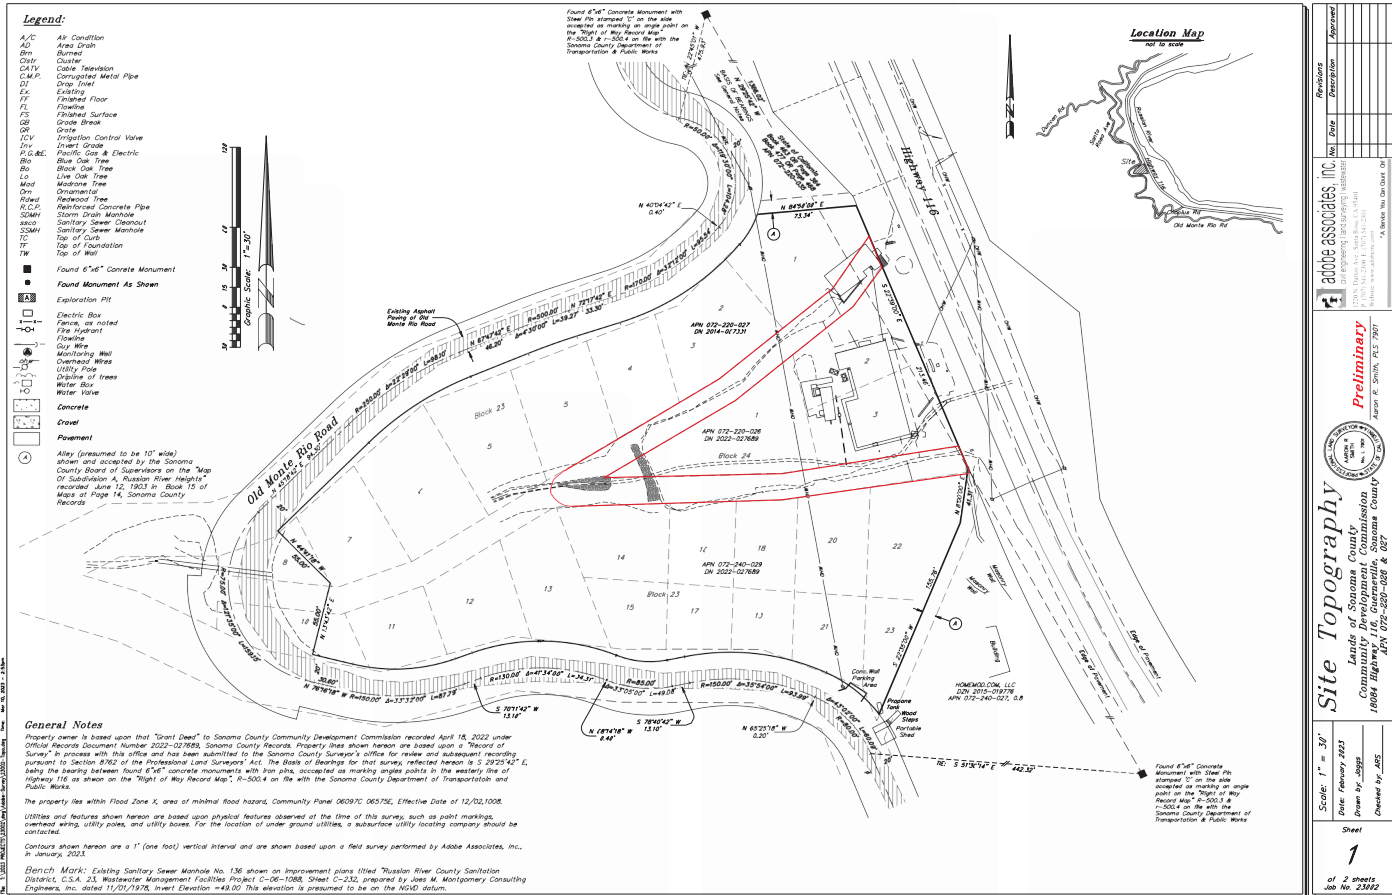

1

Right-Of-Way Vacation for A Portion Of Unnamed Streets; RWV23-0002

Sonoma County

November 28, 2023
2023-0905

Assessor Parcel Map

Topographic Survey Map

Site Topography
 Lands of Sonoma County
 Community Development Commission
 18084 Highway 116, Guerneville, Sonoma County
 709.478.2424 # 457

Scale: 1" = 30'
 Date: February 2023
 Drawn by: JMS
 Checked by: JMS

Sheet
 1
 of 2 sheets
 Job No. 2362

Adobe Associates, Inc.
 2018 Reg. Prof. Land Surveyor
 1770 Hill Street, Suite 200
 Guerneville, CA 94930
 709.478.2424
 www.adobeassoc.com

Preiminary
 Approx. E. 2024, P.S. 7307

Looking West From Highway 116 At Southerly Unnamed Street

4

Looking West From Highway 116 At Northerly Unnamed Street

5

Looking East Where North and South Unnamed Streets Meet

6

Area of Abandonment

8

Questions?