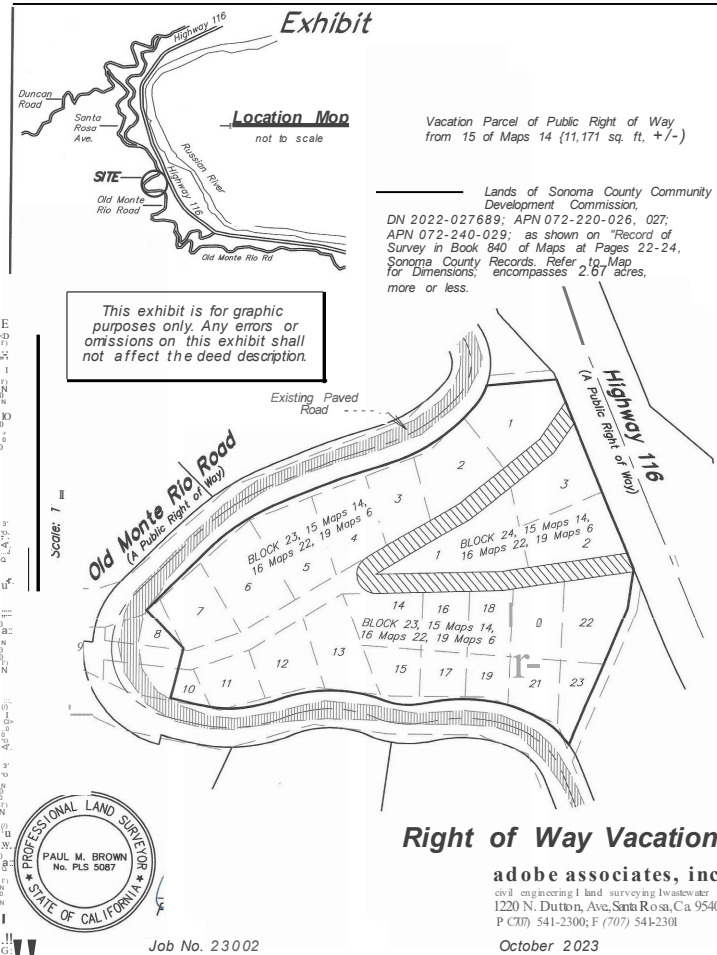

1

Right-Of-Way Vacation for A Portion Of Unnamed Streets; RWV23-0002

Sonoma County

November 28, 2023
2023-0905

Assessor Parcel Map

Topographic Survey Map

Site Topography
 Lands of Sonoma County
 Community Development Commission
 18084 Highway 116, Guerneville, Sonoma County
 709.478.2424 # 457

Scale: 1" = 30'
 Date: February 2023
 Drawn by: JMS
 Checked by: JMS

Sheet
 1
 of 2 sheets
 Job No. 2362

Adobe Associates, Inc.
 2018 Reg. Prof. Land Surveyor
 1770 Hill Street, Suite 200
 Guerneville, CA 94930
 709.478.2424
 www.adobeassoc.com

Preiminary
 Approx. E. 2024, P.S. 7307

Looking West From Highway 116 At Southerly Unnamed Street

4

Looking West From Highway 116 At Northerly Unnamed Street

5

Looking East Where North and South Unnamed Streets Meet

6

Area of Abandonment

8

Questions?